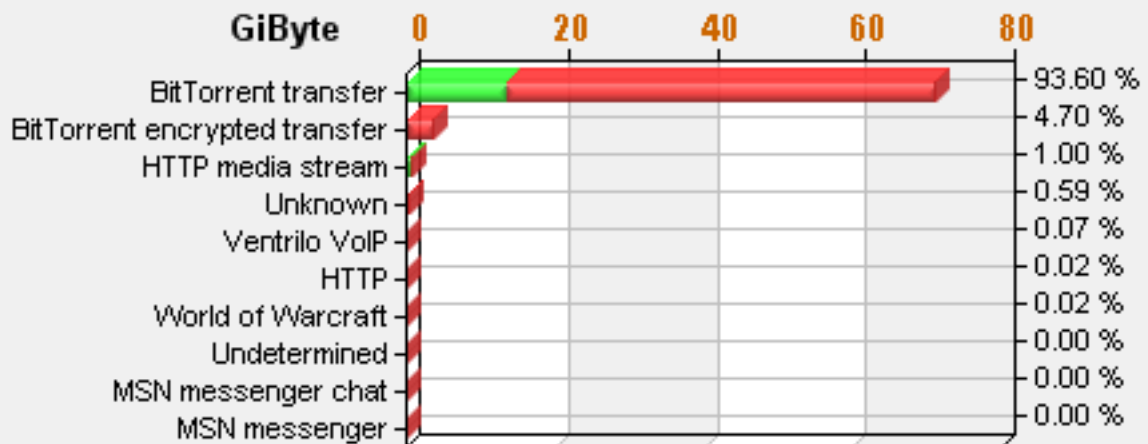

Created 2006-11-02 23:15:08

Top--10 protocol

Toplist Report

/Hosts/81.8.172.179 - Toplist 2006-11-02 00:00 - 2006-11-02 23:15

Traffic Statistics

In + Outbound

2006-11-02 Thursday

13	Total data	Avg. Value
In	14.2 GiByte	1.5 Mbps
Out	61.6 GiByte	6.3 Mbps
Tot	75.8 GiByte	7.8 Mbps

ver 2.114 © brlnet abx

Created 2006-11-02 23:15:08

Services topuser 1

/Hosts/81.8.172.164 - Toplist 2006-11-02 00:00 - 2006-11-02 23:15

Traffic Statistics

In + Outbound

2006-11-02 Thursday

12	Total data	Avg. Value
In	1.2 GiByte	121.1 Kbps
Out	53.0 GiByte	5.4 Mbps
Tot	54.2 GiByte	5.6 Mbps