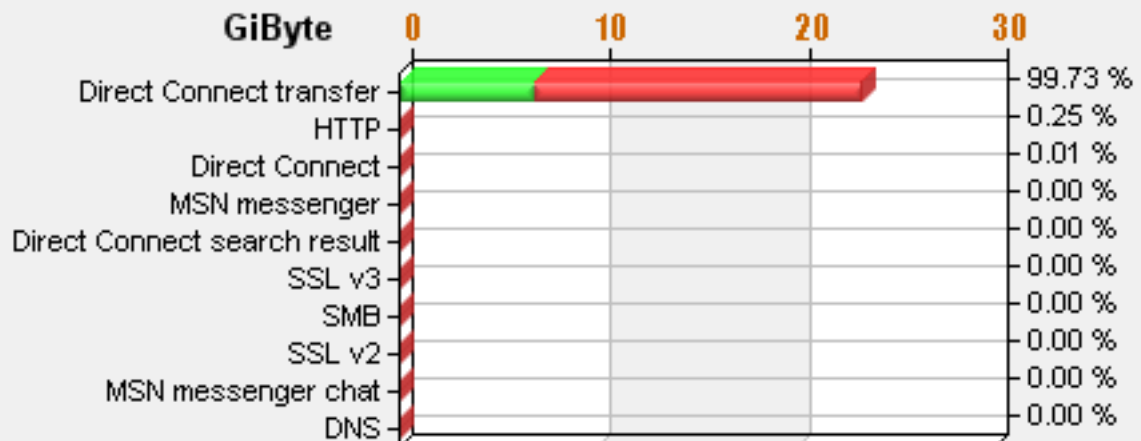

ver 2.114 © brinet abx

Created 2006-11-02 23:15:08

Services topuser 7

/Hosts/81.8.172.222 - Toplist 2006-11-02 00:00 - 2006-11-02 23:15

Traffic Statistics

In + Outbound
2006-11-02 Thursday

12	Total data	Avg. Value
In	6.8 GiByte	700.1 Kbps
Out	16.6 GiByte	1.7 Mbps
Tot	23.4 GiByte	2.4 Mbps

ver 2.114 © brinet abx

Created 2006-11-02 23:15:09

Services topuser 8

Toplist Report

/Hosts/81.8.172.234 - Toplist 2006-11-02 00:00 - 2006-11-02 23:15

Traffic Statistics

In + Outbound

2006-11-02 Thursday