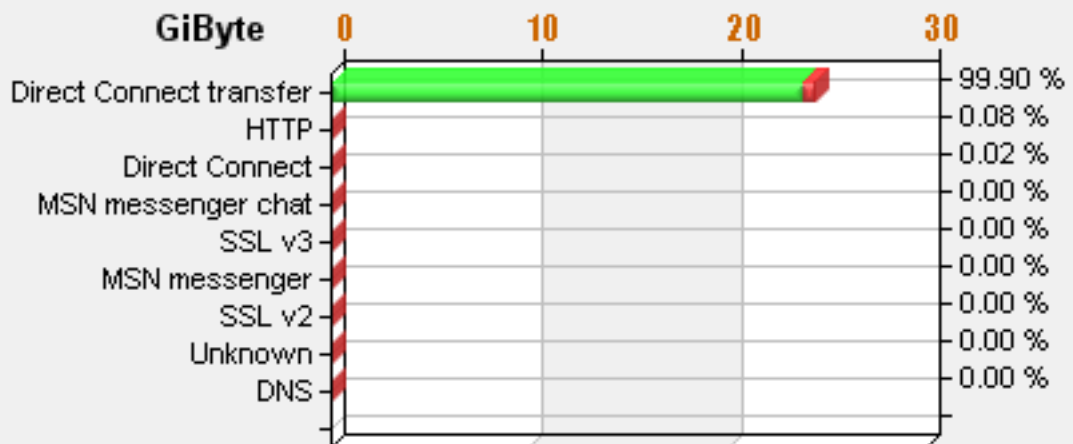

ver 2.114 © brlnet abx

Created 2006-11-02 23:15:08

Services topuser 5

/Hosts/81.8.170.195 - Toplist 2006-11-02 00:00 - 2006-11-02 23:15

Traffic Statistics

In + Outbound

2006-11-02 Thursday

16	Total data	Avg. Value
In	7.0 GiByte	719.1 Kbps
Out	15.6 GiByte	1.6 Mbps
Tot	22.6 GiByte	2.3 Mbps

ver 2.114 © brlnet abx

Created 2006-11-02 23:15:08

Services topuser 6

Toplist Report

/Hosts/81.8.173.86 - Toplist 2006-11-02 00:00 - 2006-11-02 23:15

Traffic Statistics

In + Outbound
2006-11-02 Thursday

9	Total data	Avg. Value
In	23.7 GiByte	2.4 Mbps
Out	645.6 MiByte	64.7 Kbps
Tot	24.4 GiByte	2.5 Mbps

ver 2.114 © brinet abx

Created 2006-11-02 23:15:08

Services topuser 7

/Hosts/81.8.172.222 - Toplist 2006-11-02 00:00 - 2006-11-02 23:15

Traffic Statistics

In + Outbound
2006-11-02 Thursday

12	Total data	Avg. Value
In	6.8 GiByte	700.1 Kbps
Out	16.6 GiByte	1.7 Mbps
Tot	23.4 GiByte	2.4 Mbps