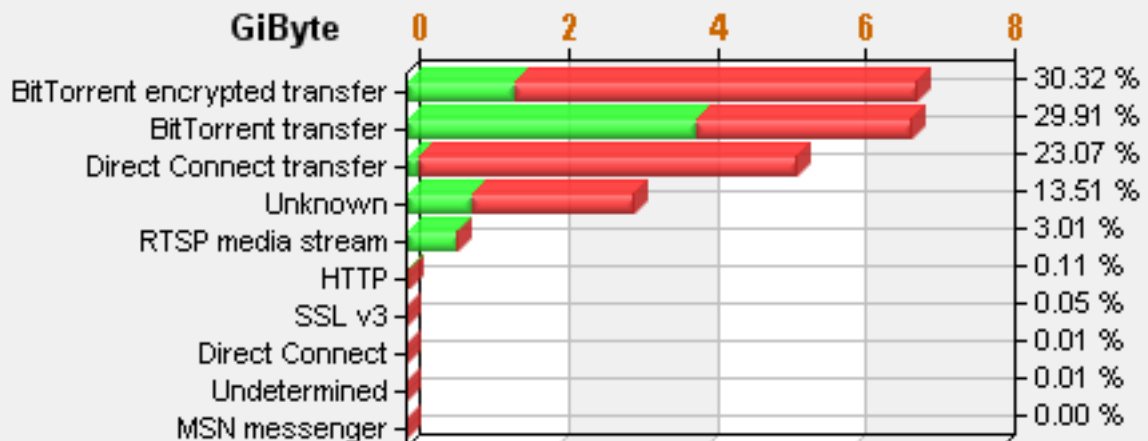

ver 2.114 © brlnet abx

Created 2006-11-02 23:15:08

Services topuser 5

/Hosts/81.8.170.195 - Toplist 2006-11-02 00:00 - 2006-11-02 23:15

Traffic Statistics

In + Outbound

2006-11-02 Thursday

16	Total data	Avg. Value
In	7.0 GiByte	719.1 Kbps
Out	15.6 GiByte	1.6 Mbps
Tot	22.6 GiByte	2.3 Mbps