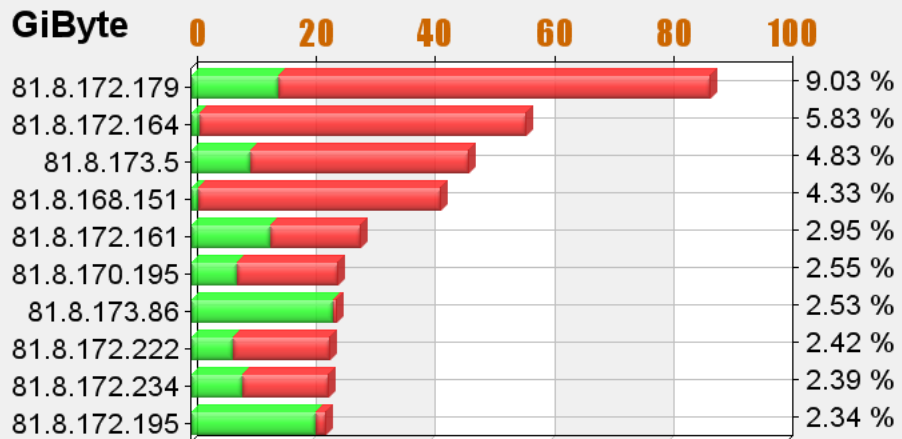

Packetlogic

Generated by Packetlogic Webstats (ver 2.114)

Report daterange: 2006-11-02 00:00 - 2006-11-02 23:15

81.8.136.7 2006-11-02 23:15:12

Sort order:

Toplist Report

/Hosts - Toplist 2006-11-02 00:00 - 2006-11-02 23:15

In + Outbound
2006-11-02 Thursday

	1094	Total data	Avg. Value
In	434.6 GiByte	44.6 Mbps	
Out	531.5 GiByte	54.5 Mbps	
Tot	966.1 GiByte	99.1 Mbps	

ver 2.114 © brinet abx

Created 2006-11-02 23:15:07

Top--10 users