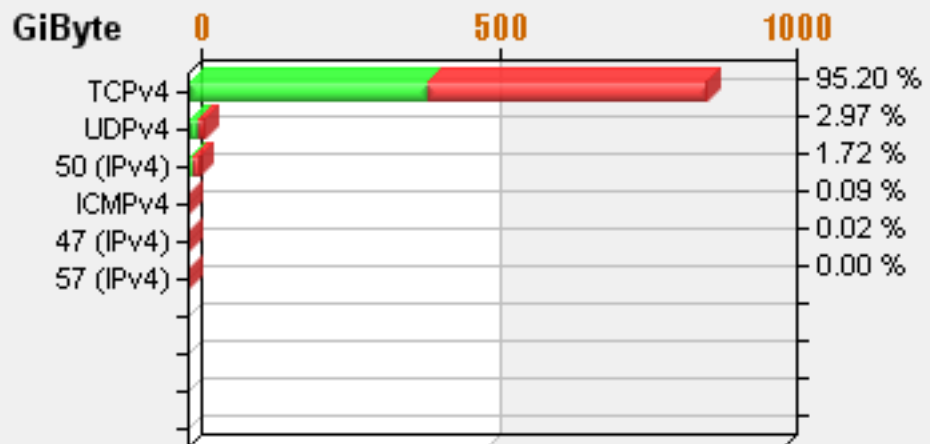

In + Outbound
2006-11-02 Thursday

	1094	Total data	Avg. Value
In	434.6 GiByte	44.6 Mbps	
Out	531.5 GiByte	54.5 Mbps	
Tot	966.1 GiByte	99.1 Mbps	

ver 2.114 © brinet abx

Created 2006-11-02 23:15:07

Top--10 users

/Services - Toplist 2006-11-02 00:00 - 2006-11-02 23:15

In + Outbound
2006-11-02 Thursday

	6	Total data	Avg. Value
In	416.8 GiByte	42.8 Mbps	
Out	497.4 GiByte	51.0 Mbps	
Tot	914.3 GiByte	93.8 Mbps	

ver 2.114 © brinet abx