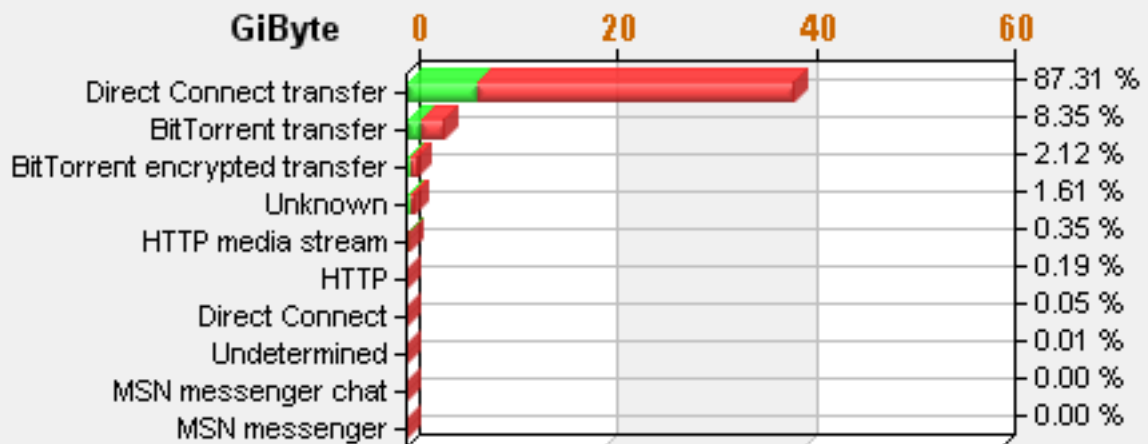

ver 2.114 © brlnet abx

Created 2006-11-02 23:15:08

Services topuser 3

/Hosts/81.8.168.151 - Toplist 2006-11-02 00:00 - 2006-11-02 23:15

Traffic Statistics

In + Outbound

2006-11-02 Thursday

	Total data	Avg. Value
9		
In	1.0 GiByte	104.5 Kbps
Out	40.5 GiByte	4.2 Mbps
Tot	41.5 GiByte	4.3 Mbps