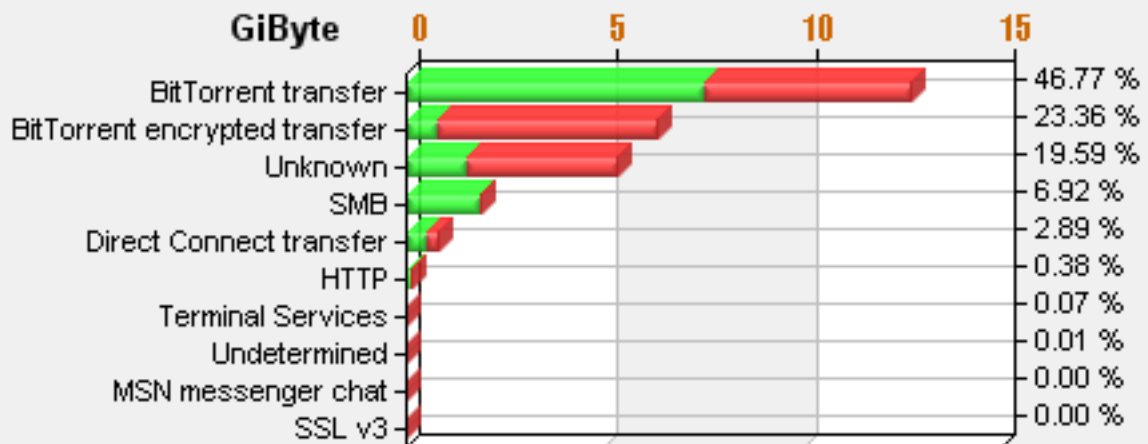

Services topuser 4

Toplist Report

/Hosts/81.8.172.161 - Toplist 2006-11-02 00:00 - 2006-11-02 23:15

Traffic Statistics

In + Outbound

2006-11-02 Thursday

17	Total data	Avg. Value
In	12.0 GiByte	1.2 Mbps
Out	15.1 GiByte	1.6 Mbps
Tot	27.1 GiByte	2.8 Mbps

ver 2.114 © brlnet abx

Created 2006-11-02 23:15:08

Services topuser 5

/Hosts/81.8.170.195 - Toplist 2006-11-02 00:00 - 2006-11-02 23:15

Traffic Statistics

In + Outbound

2006-11-02 Thursday

16	Total data	Avg. Value
In	7.0 GiByte	719.1 Kbps
Out	15.6 GiByte	1.6 Mbps
Tot	22.6 GiByte	2.3 Mbps