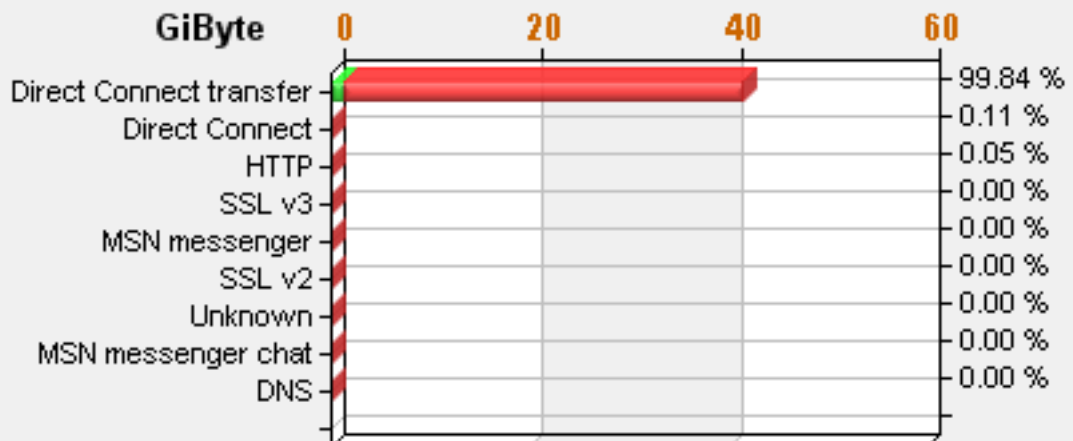

ver 2.114 © brlnet abx

Created 2006-11-02 23:15:08

Services topuser 4