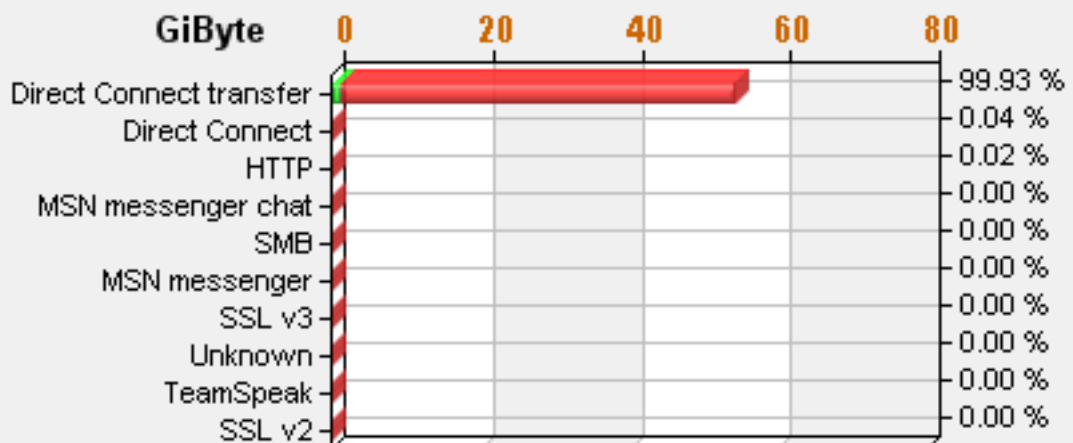

ver 2.114 © brlnet abx

Created 2006-11-02 23:15:08

Services topuser 1

/Hosts/81.8.172.164 - Toplist 2006-11-02 00:00 - 2006-11-02 23:15

Traffic Statistics

In + Outbound

2006-11-02 Thursday

12	Total data	Avg. Value
In	1.2 GiByte	121.1 Kbps
Out	53.0 GiByte	5.4 Mbps
Tot	54.2 GiByte	5.6 Mbps

ver 2.114 © brlnet abx

Created 2006-11-02 23:15:08

Services topuser 2

Toplist Report

/Hosts/81.8.173.5 - Toplist 2006-11-02 00:00 - 2006-11-02 23:15

Traffic Statistics

In + Outbound

2006-11-02 Thursday