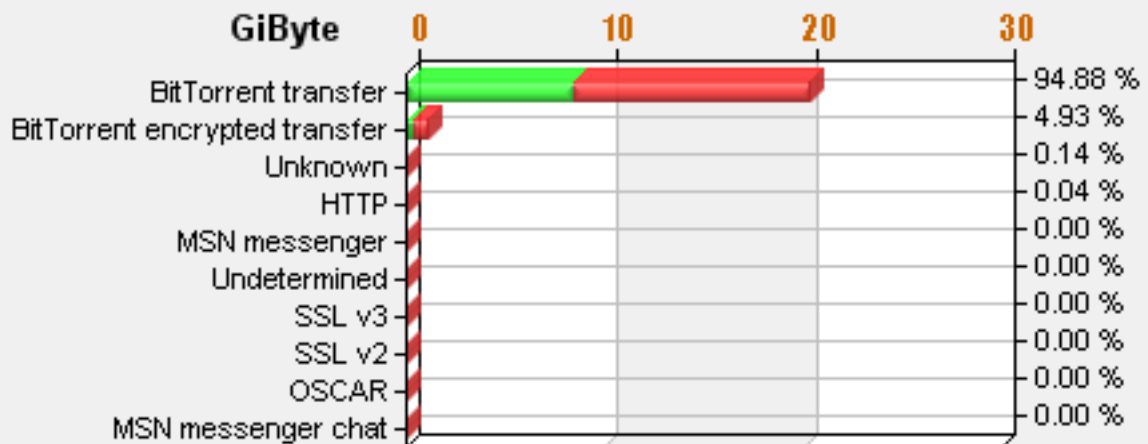

ver 2.114 © brinet abx

Created 2006-11-02 23:15:09

Services topuser 9

/Hosts/81.8.172.195 - Toplist 2006-11-02 00:00 - 2006-11-02 23:15

Traffic Statistics

In + Outbound

2006-11-02 Thursday

	Total data	Avg. Value
8		
In	19.0 GiByte	2.0 Mbps
Out	1.6 GiByte	164.9 Kbps
Tot	20.6 GiByte	2.1 Mbps