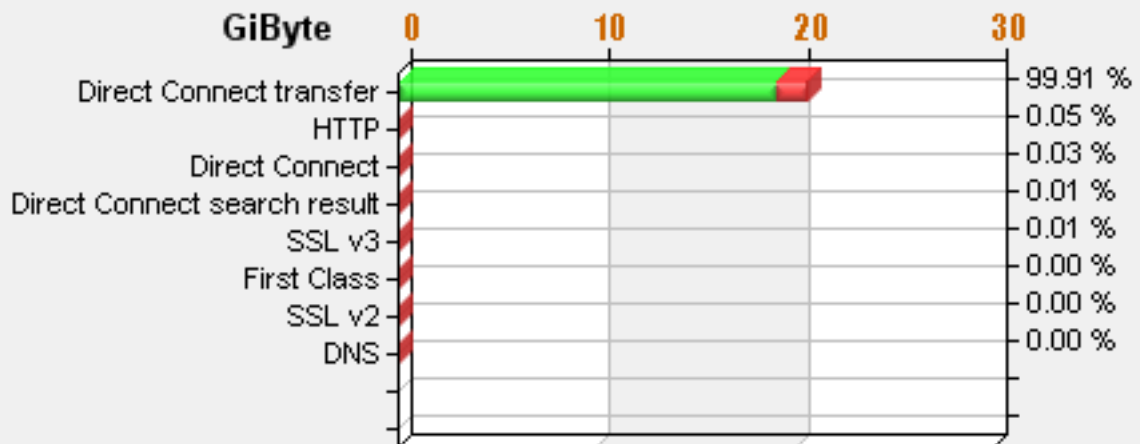

ver 2.114 © brinet abx

Created 2006-11-02 23:15:09

Services topuser 10