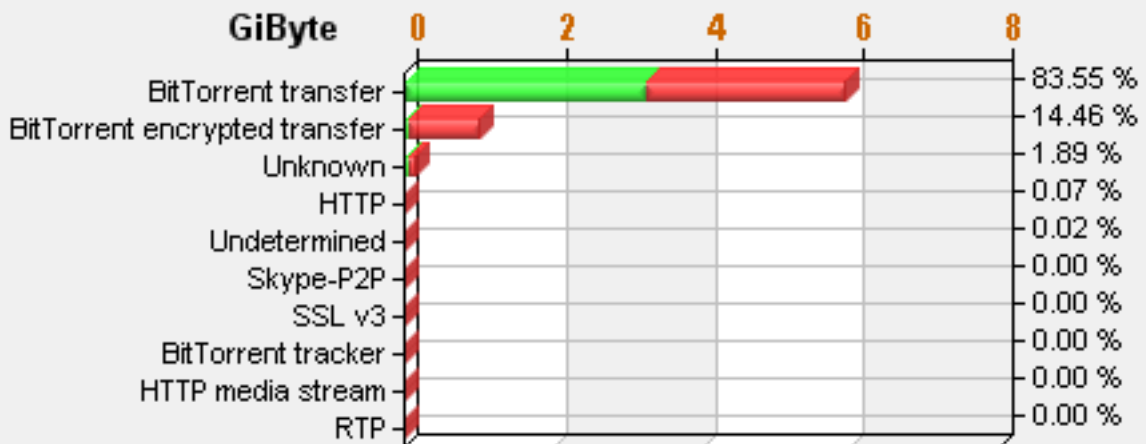

ver 2.114 © brlnet abx

Created 2006-11-03 11:44:32

Services topuser 7

/Hosts/81.8.172.237 - Toplist 2006-11-03 00:00 - 2006-11-03 11:40

Traffic Statistics

In + Outbound
2006-11-03 Friday

	Total data	Avg. Value
12		
In	3.3 GiByte	679.3 Kbps
Out	3.7 GiByte	766.3 Kbps
Tot	7.1 GiByte	1.4 Mbps