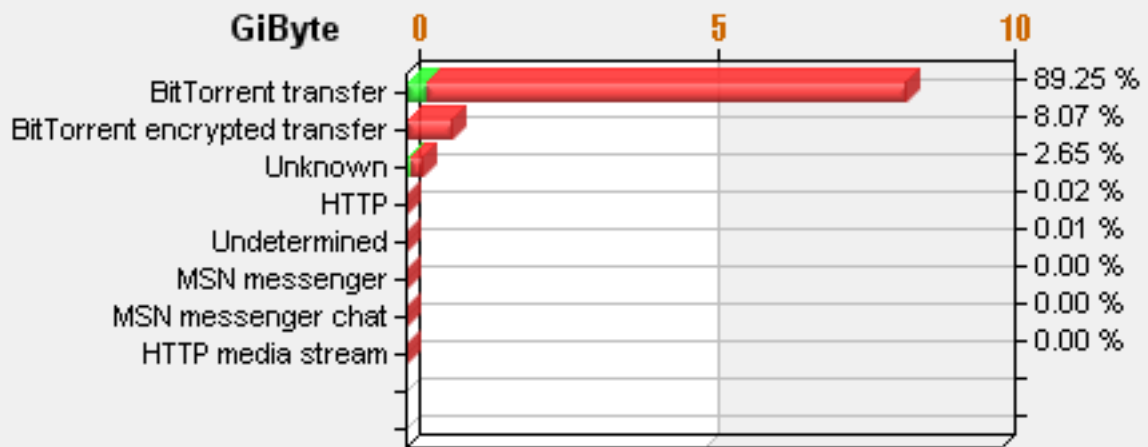

ver 2.114 © brlnet abx

Created 2006-11-03 11:44:31

Services topuser 2

Toplist Report

/Hosts/81.8.172.179 - Toplist 2006-11-03 00:00 - 2006-11-03 11:40

Traffic Statistics

In + Outbound
2006-11-03 Friday

□ \$	Total data	Avg. Value
■ In	398.8 MiByte	79.7 Kbps
■ Out	9.0 GiByte	1.8 Mbps
■ Tot	9.4 GiByte	1.9 Mbps

ver 2.114 © brlnet abx

Created 2006-11-03 11:44:31

Services topuser 3

/Hosts/81.8.172.46 - Toplist 2006-11-03 00:00 - 2006-11-03 11:40

Traffic Statistics

In + Outbound
2006-11-03 Friday

□ 5	Total data	Avg. Value
■ In	6.3 GiByte	1.3 Mbps
■ Out	4.8 GiByte	986.2 Kbps
■ Tot	11.1 GiByte	2.3 Mbps