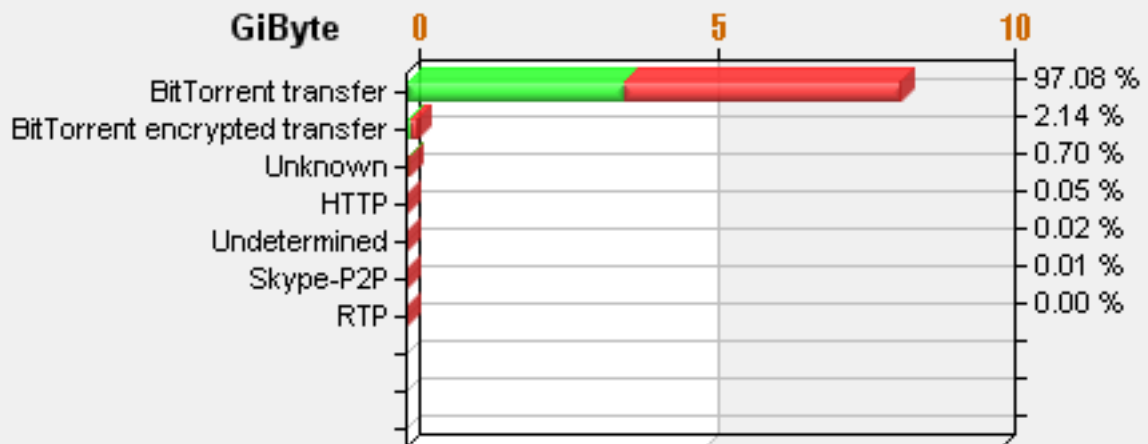

ver 2.114 © brlnet abx

Created 2006-11-03 11:44:32

Services topuser 5

/Hosts/81.8.168.189 - Toplist 2006-11-03 00:00 - 2006-11-03 11:40

Traffic Statistics

In + Outbound
2006-11-03 Friday

	Total data	Avg. Value
7		
In	3.7 GiByte	755.7 Kbps
Out	4.8 GiByte	988.0 Kbps
Tot	8.5 GiByte	1.7 Mbps