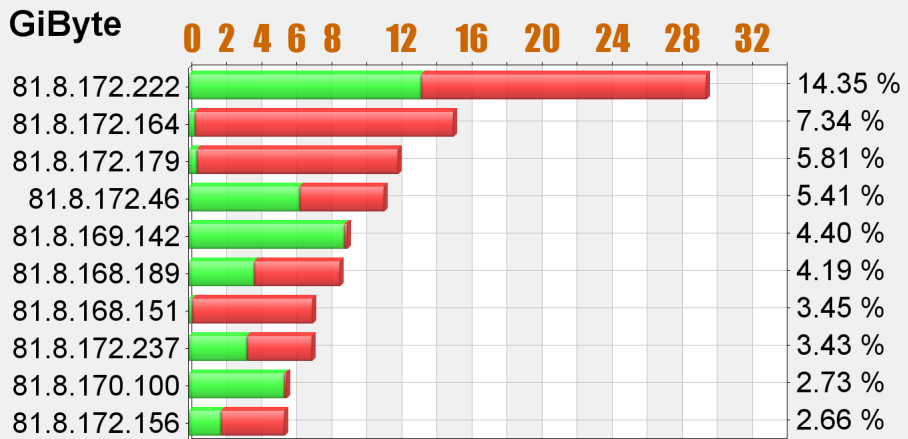

Packetlogic

Generated by Packetlogic Webstats (ver 2.114)

Report daterange: 2006-11-03 00:00 - 2006-11-03 11:40

81.8.136.7 2006-11-03 11:44:35

Sort order:

Toplist Report

/Hosts - Toplist 2006-11-03 00:00 - 2006-11-03 11:40

brinet Traffic Statistics

In + Outbound
2006-11-03 Friday

811	Total data	Avg. Value
In	97.1 GiByte	19.9 Mbps
Out	109.1 GiByte	22.3 Mbps
Tot	206.2 GiByte	42.2 Mbps

ver 2.114 © brinet abx

Created 2006-11-03 11:44:30