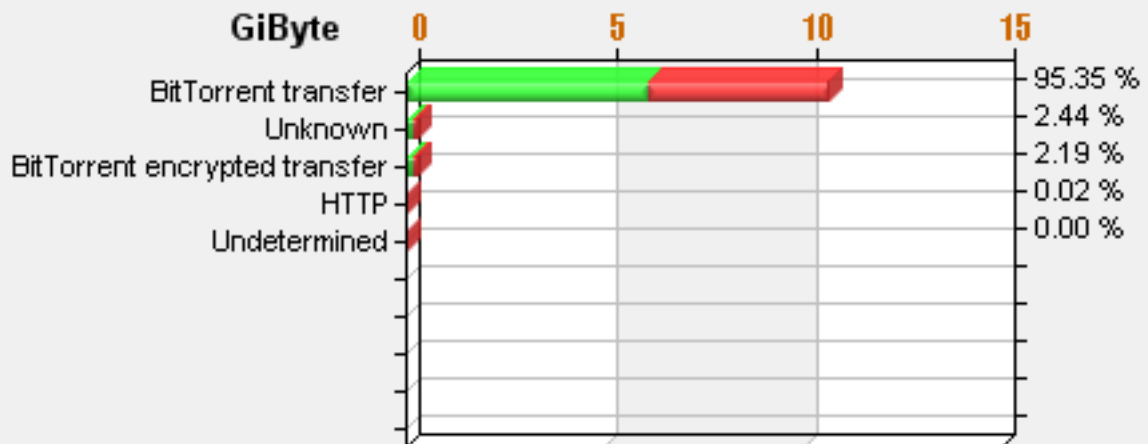

ver 2.114 © brlnet abx

Created 2006-11-03 11:44:31

Services topuser 3

/Hosts/81.8.172.46 - Toplist 2006-11-03 00:00 - 2006-11-03 11:40

Traffic Statistics

In + Outbound
2006-11-03 Friday

□ 5	Total data	Avg. Value
■ In	6.3 GiByte	1.3 Mbps
■ Out	4.8 GiByte	986.2 Kbps
■ Tot	11.1 GiByte	2.3 Mbps