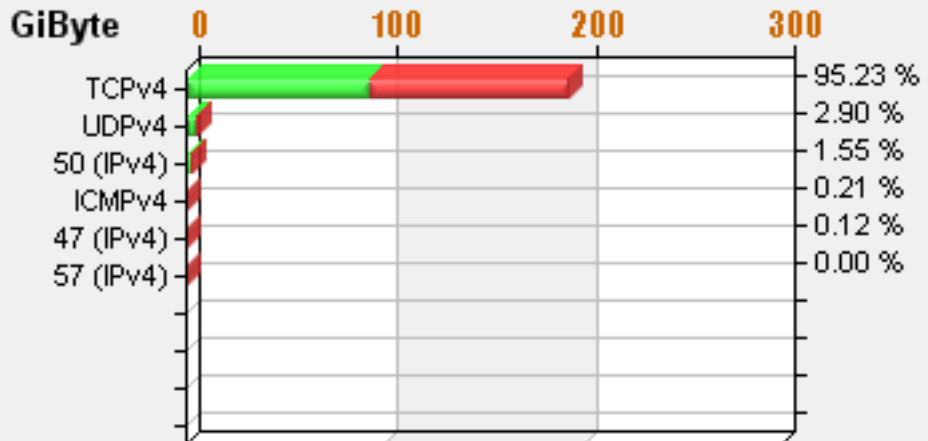

Packetlogic

Generated by Packetlogic Webstats (ver 2.114)

Report daterange: 2006-11-03 00:00 - 2006-11-03 11:40

81.8.136.7 2006-11-03 11:44:35

Sort order:

Toplist Report

/Hosts - Toplist 2006-11-03 00:00 - 2006-11-03 11:40

brinet Traffic Statistics

In + Outbound
2006-11-03 Friday

811	Total data	Avg. Value
In	97.1 GiByte	19.9 Mbps
Out	109.1 GiByte	22.3 Mbps
Tot	206.2 GiByte	42.2 Mbps

ver 2.114 © brinet abx

Created 2006-11-03 11:44:30

Top--10 users

/Services - Toplist 2006-11-03 00:00 - 2006-11-03 11:40

brinet Traffic Statistics

In + Outbound
2006-11-03 Friday

6	Total data	Avg. Value
In	95.9 GiByte	19.6 Mbps
Out	105.7 GiByte	21.6 Mbps
Tot	201.6 GiByte	41.2 Mbps