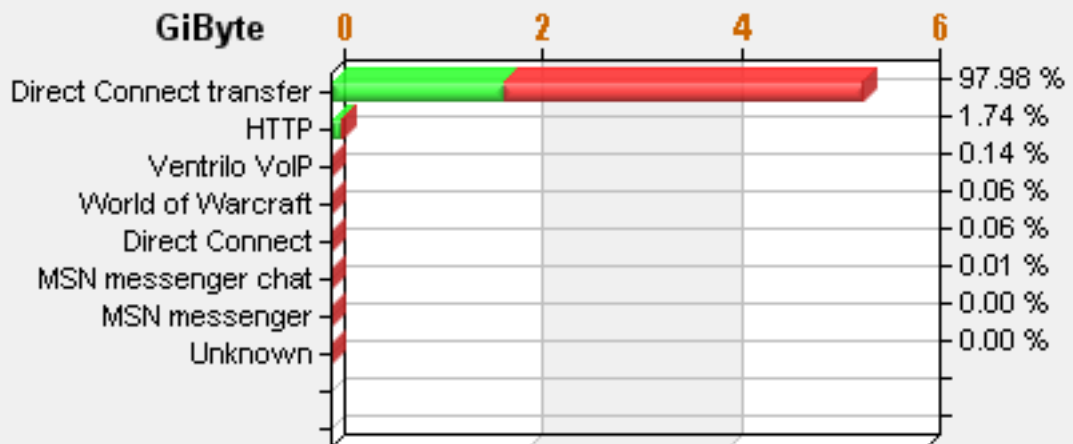

ver 2.114 © brlnet abx

Created 2006-11-03 11:44:32

Services topuser 9

/Hosts/81.8.172.156 - Toplist 2006-11-03 00:00 - 2006-11-03 11:40

Traffic Statistics

In + Outbound
2006-11-03 Friday

Legend	Total data	Avg. Value
8		
In	1.8 GiByte	374.4 Kbps
Out	3.6 GiByte	745.5 Kbps
Tot	5.5 GiByte	1.1 Mbps