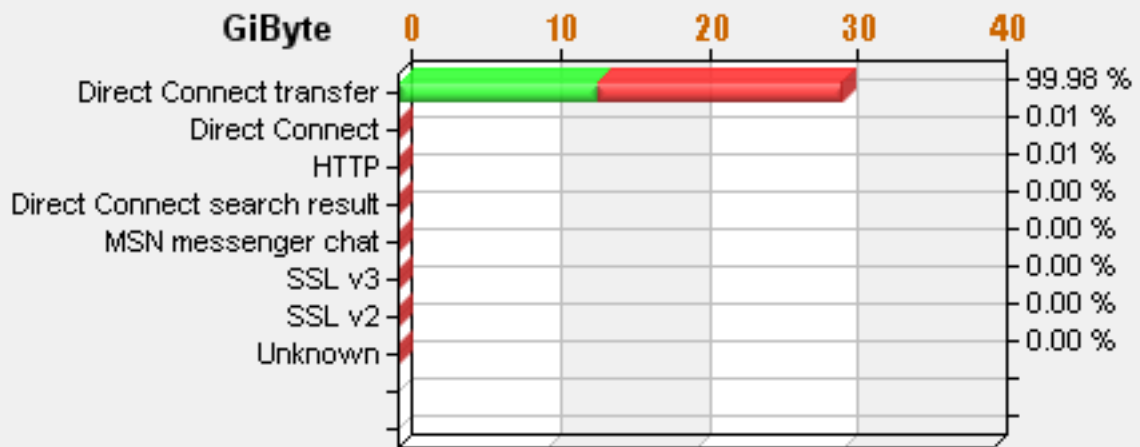

ver 2.114 © brinet abx

Created 2006-11-03 11:44:31

Top--10 protocol

Toplist Report

/Hosts/81.8.172.222 - Toplist 2006-11-03 00:00 - 2006-11-03 11:40

Traffic Statistics

In + Outbound
2006-11-03 Friday

#	Total data	Avg. Value
In	13.3 GiByte	2.7 Mbps
Out	16.4 GiByte	3.4 Mbps
Tot	29.7 GiByte	6.1 Mbps

ver 2.114 © brlnet abx

Created 2006-11-03 11:44:31

Services topuser 1

/Hosts/81.8.172.164 - Toplist 2006-11-03 00:00 - 2006-11-03 11:40

Traffic Statistics

In + Outbound
2006-11-03 Friday

#	Total data	Avg. Value
In	303.6 MiByte	60.6 Kbps
Out	14.9 GiByte	3.0 Mbps
Tot	15.2 GiByte	3.1 Mbps