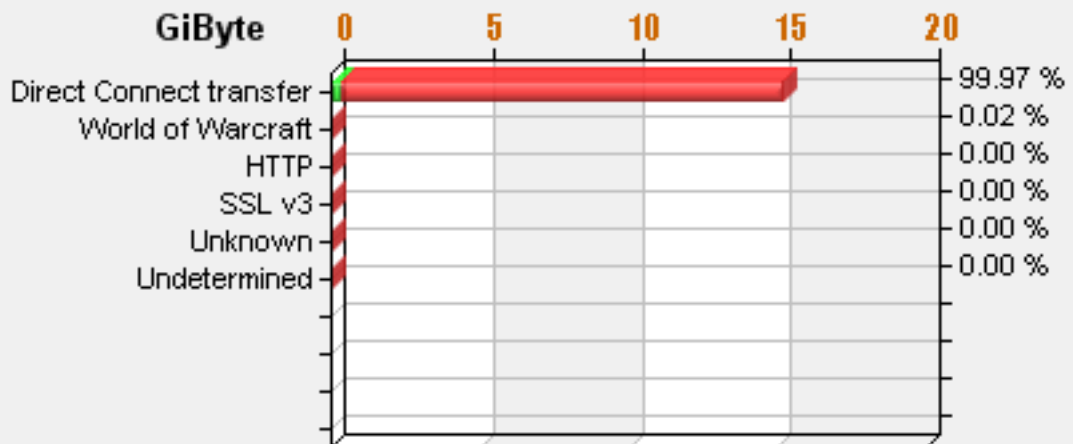

ver 2.114 © brlnet abx

Created 2006-11-03 11:44:31

Services topuser 1

/Hosts/81.8.172.164 - Toplist 2006-11-03 00:00 - 2006-11-03 11:40

Traffic Statistics

In + Outbound
2006-11-03 Friday

#	Total data	Avg. Value
In	303.6 MiByte	60.6 Kbps
Out	14.9 GiByte	3.0 Mbps
Tot	15.2 GiByte	3.1 Mbps

ver 2.114 © brlnet abx

Created 2006-11-03 11:44:31

Services topuser 2

Toplist Report

/Hosts/81.8.172.179 - Toplist 2006-11-03 00:00 - 2006-11-03 11:40

Traffic Statistics

In + Outbound
2006-11-03 Friday

□ \$	Total data	Avg. Value
■ In	398.8 MiByte	79.7 Kbps
■ Out	9.0 GiByte	1.8 Mbps
■ Tot	9.4 GiByte	1.9 Mbps