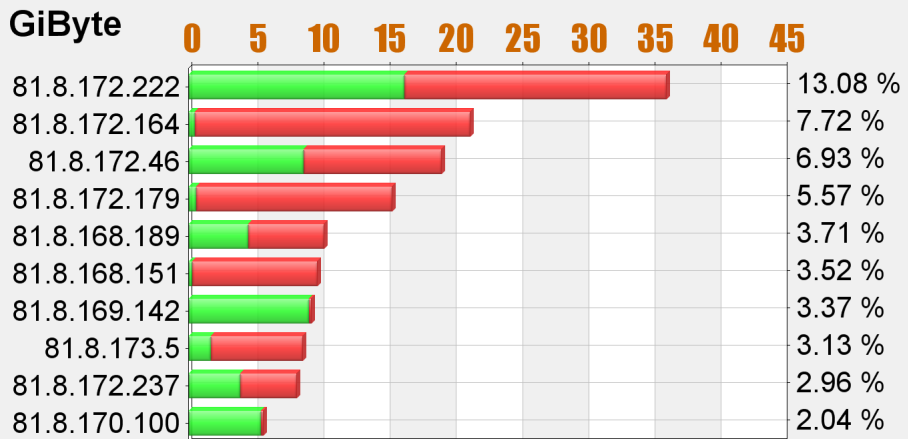

Packetlogic

The word "Packetlogic" is written in a bold, black, sans-serif font. The letter 'o' is replaced by a detailed image of a globe of the Earth. A metallic, silver-colored figure of a man is crouching on top of the globe, with his hands resting on the surface. The figure has a human-like face but appears to be a cyborg or a futuristic character.

Generated by Packetlogic Webstats (ver 2.114)

Report daterange: 2006-11-03 00:00 - 2006-11-03 13:20

81.8.136.7 2006-11-03 13:24:43

Sort order:

Toplist Report

/Hosts - Toplist 2006-11-03 00:00 - 2006-11-03 13:20

brinet Traffic Statistics

In + Outbound
2006-11-03 Friday

	Total data	Avg.Value
890		
In	128.6 GiByte	23.0 Mbps
Out	147.5 GiByte	26.4 Mbps
Tot	276.1 GiByte	49.4 Mbps

ver 2.114 © brinet ab

Created 2006-11-03 13:24:27