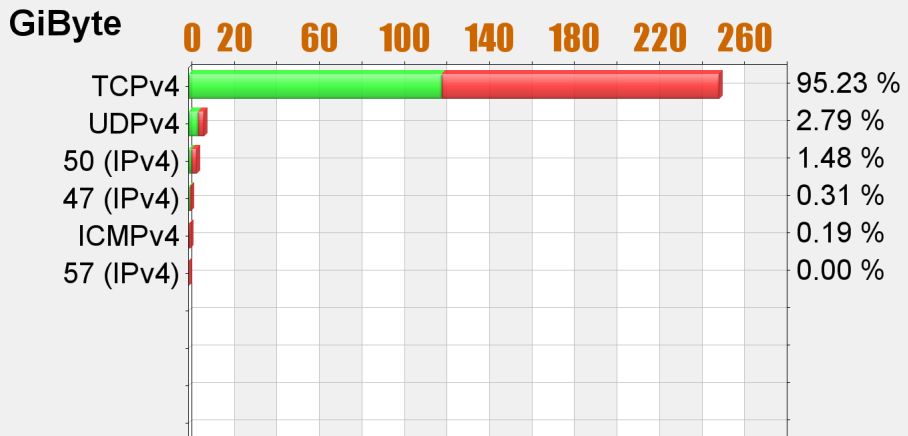

Packetlogic

The word "Packetlogic" is written in a bold, black, sans-serif font. The letter 'o' is replaced by a detailed image of a globe of the Earth. A metallic, silver-colored figure of a man is crouching on top of the globe, with his hands resting on the surface. The figure has a human-like face but appears to be a cyborg or a futuristic character.

Generated by Packetlogic Webstats (ver 2.114)

Report daterange: 2006-11-03 00:00 - 2006-11-03 13:20

81.8.136.7 2006-11-03 13:24:43

Sort order:

Toplist Report

/Hosts - Toplist 2006-11-03 00:00 - 2006-11-03 13:20

brinet Traffic Statistics

In + Outbound
2006-11-03 Friday

	Total data	Avg.Value
890		
In	128.6 GiByte	23.0 Mbps
Out	147.5 GiByte	26.4 Mbps
Tot	276.1 GiByte	49.4 Mbps

ver 2.114 © brinet ab

Created 2006-11-03 13:24:27

Top--10 users

/Services - Toplist 2006-11-03 00:00 - 2006-11-03 13:20

brinet Traffic Statistics

In + Outbound
2006-11-03 Friday

	Total data	Avg.Value
6		
In	125.4 GiByte	22.4 Mbps
Out	136.5 GiByte	24.4 Mbps
Tot	261.9 GiByte	46.9 Mbps