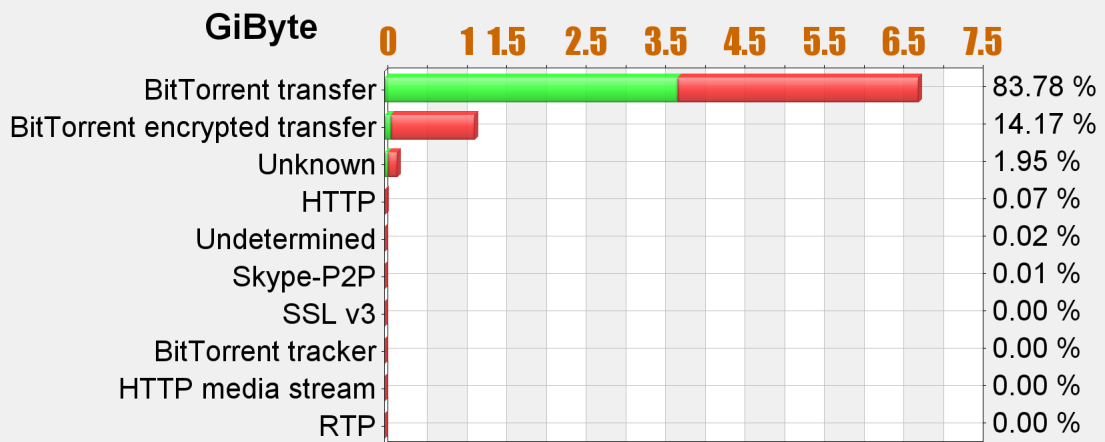

Services topuser 8

Toplist Report

/Hosts/81.8.172.237 - Toplist 2006-11-03 00:00 - 2006-11-03 13:20

brinet Traffic Statistics

In + Outbound
2006-11-03 Friday

	Total data	Avg.Value
14		
In	3.8 GiByte	682.0 Kbps
Out	4.2 GiByte	754.1 Kbps
Tot	8.0 GiByte	1.4 Mbps

ver 2.114 © brinet ab

Created 2006-11-03 13:24:38

Services topuser 9

/Hosts/81.8.170.100 - Toplist 2006-11-03 00:00 - 2006-11-03 13:20

brinet Traffic Statistics

In + Outbound
2006-11-03 Friday

	Total data	Avg.Value
7		
In	5.4 GiByte	974.6 Kbps
Out	171.0 MiByte	29.9 Kbps
Tot	5.6 GiByte	1.0 Mbps