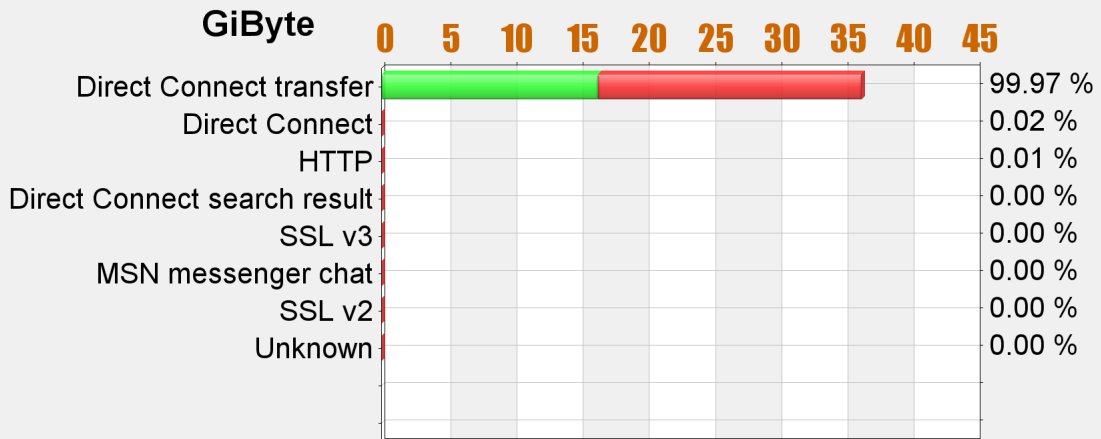

ver 2.114 © brinet ab

Created 2006-11-03 13:24:29

Top--10 protocol

Toplist Report

/Hosts/81.8.172.222 - Toplist 2006-11-03 00:00 - 2006-11-03 13:20

brinet Traffic Statistics

In + Outbound
2006-11-03 Friday

	Total data	Avg.Value
8		
In	16.4 GiByte	2.9 Mbps
Out	19.9 GiByte	3.6 Mbps
Tot	36.3 GiByte	6.5 Mbps

ver 2.114 © brinet ab

Created 2006-11-03 13:24:30

Services topuser 1

/Hosts/81.8.172.164 - Toplist 2006-11-03 00:00 - 2006-11-03 13:20

brinet Traffic Statistics

In + Outbound
2006-11-03 Friday

	Total data	Avg.Value
7		
In	428.2 MiByte	74.8 Kbps
Out	20.7 GiByte	3.7 Mbps
Tot	21.1 GiByte	3.8 Mbps