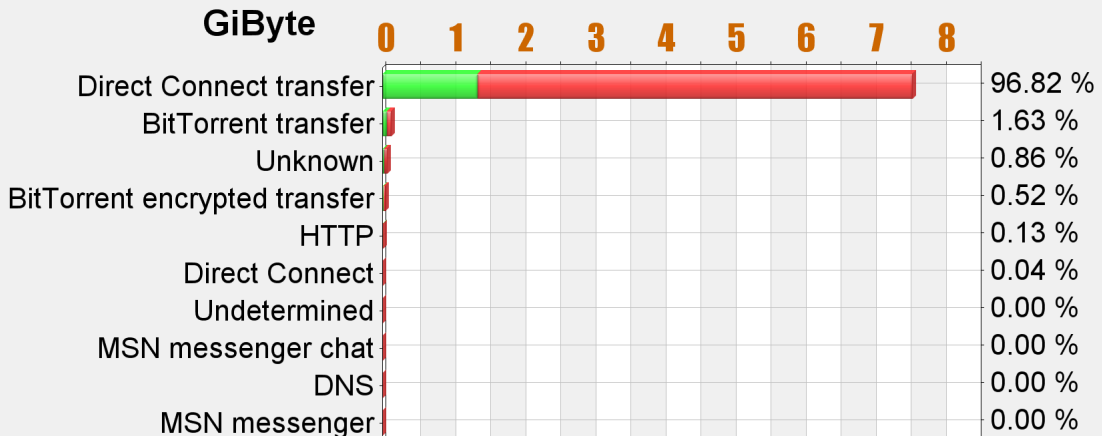

ver 2.114 © brinet ab

Created 2006-11-03 13:24:37

Services topuser 8