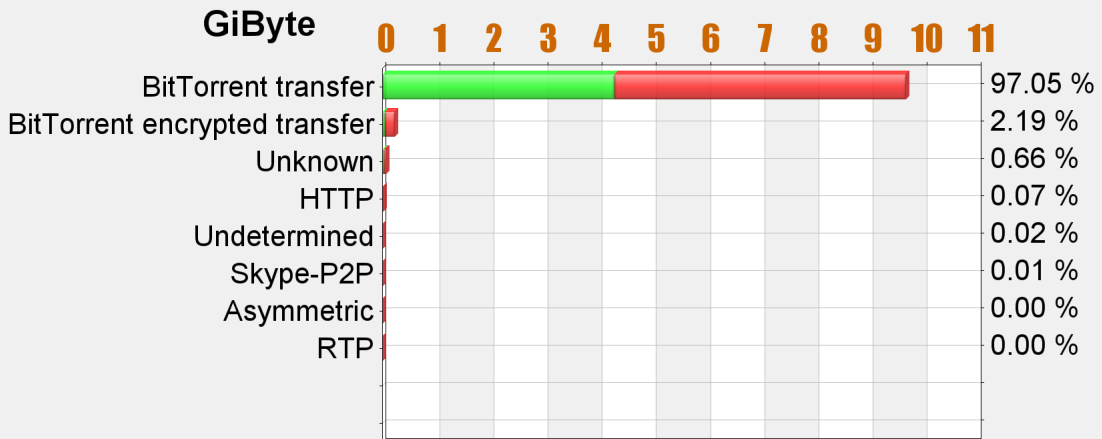

Services topuser 4

Toplist Report

/Hosts/81.8.168.189 - Toplist 2006-11-03 00:00 - 2006-11-03 13:20

brinet Traffic Statistics

In + Outbound
2006-11-03 Friday

	Total data	Avg.Value
8		
In	4.3 GiByte	778.3 Kbps
Out	5.6 GiByte	1.0 Mbps
Tot	10.0 GiByte	1.8 Mbps

ver 2.114 © brinet ab

Created 2006-11-03 13:24:33

Services topuser 5

/Hosts/81.8.168.151 - Toplist 2006-11-03 00:00 - 2006-11-03 13:20

brinet Traffic Statistics

In + Outbound
2006-11-03 Friday

	Total data	Avg.Value
3		
In	215.6 MiByte	37.7 Kbps
Out	9.3 GiByte	1.7 Mbps
Tot	9.5 GiByte	1.7 Mbps