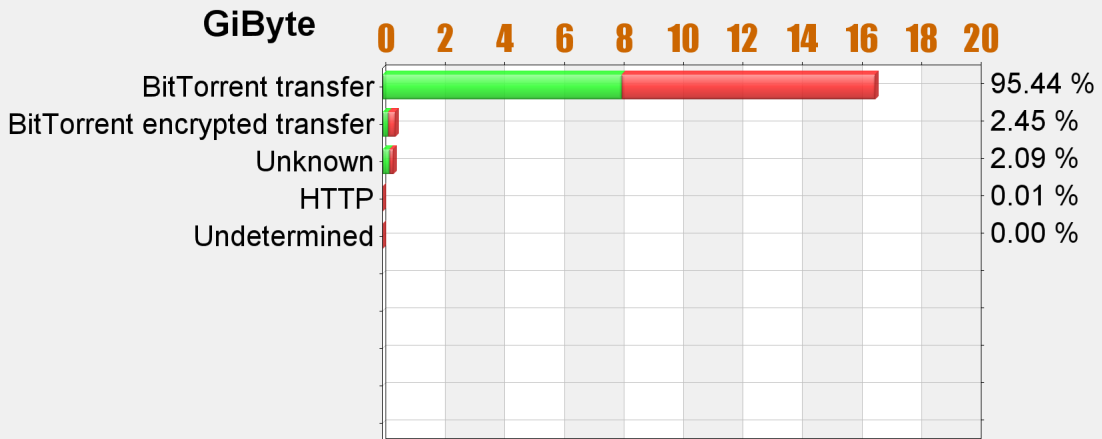

ver 2.114 © brinet ab

Created 2006-11-03 13:24:30

Services topuser 2

Toplist Report

/Hosts/81.8.172.46 - Toplist 2006-11-03 00:00 - 2006-11-03 13:20

brinet Traffic Statistics

In + Outbound
2006-11-03 Friday

	Total data	Avg.Value
5		
In	8.4 GiByte	1.5 Mbps
Out	8.9 GiByte	1.6 Mbps
Tot	17.3 GiByte	3.1 Mbps

ver 2.114 © brinet ab

Created 2006-11-03 13:24:31

Services topuser 3

/Hosts/81.8.172.179 - Toplist 2006-11-03 00:00 - 2006-11-03 13:20