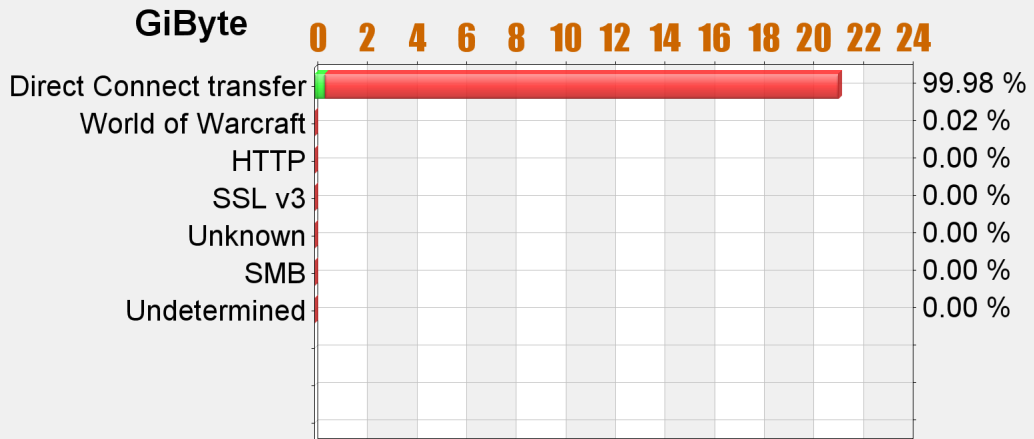

ver 2.114 © brinet ab

Created 2006-11-03 13:24:29

Top--10 protocol

Toplist Report

/Hosts/81.8.172.222 - Toplist 2006-11-03 00:00 - 2006-11-03 13:20

brinet Traffic Statistics

In + Outbound
2006-11-03 Friday

	Total data	Avg.Value
8		
In	16.4 GiByte	2.9 Mbps
Out	19.9 GiByte	3.6 Mbps
Tot	36.3 GiByte	6.5 Mbps

ver 2.114 © brinet ab

Created 2006-11-03 13:24:30

Services topuser 1

/Hosts/81.8.172.164 - Toplist 2006-11-03 00:00 - 2006-11-03 13:20

brinet Traffic Statistics

In + Outbound
2006-11-03 Friday

	Total data	Avg.Value
7		
In	428.2 MiByte	74.8 Kbps
Out	20.7 GiByte	3.7 Mbps
Tot	21.1 GiByte	3.8 Mbps

ver 2.114 © brinet ab

Created 2006-11-03 13:24:30

Services topuser 2

Toplist Report

/Hosts/81.8.172.46 - Toplist 2006-11-03 00:00 - 2006-11-03 13:20

brinet Traffic Statistics

In + Outbound
2006-11-03 Friday