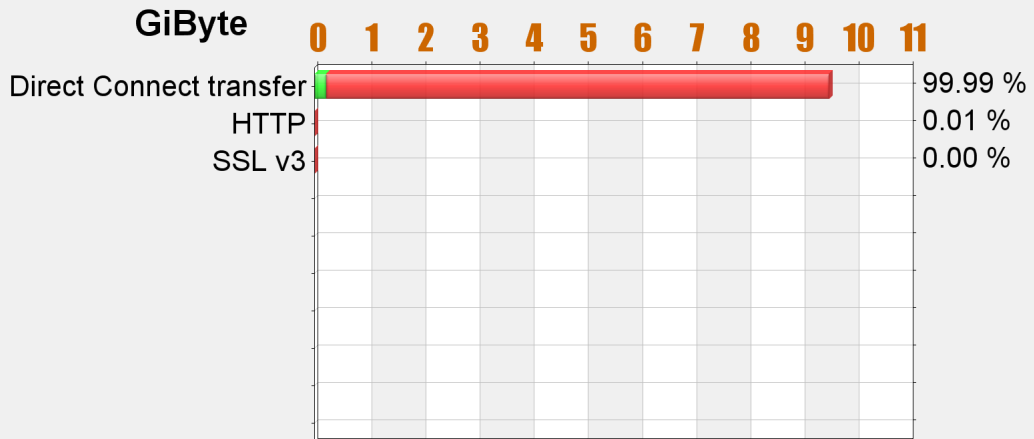

ver 2.114 © brinet ab

Created 2006-11-03 13:24:33

Services topuser 5

/Hosts/81.8.168.151 - Toplist 2006-11-03 00:00 - 2006-11-03 13:20

brinet Traffic Statistics

In + Outbound
2006-11-03 Friday

	Total data	Avg.Value
3		
In	215.6 MiByte	37.7 Kbps
Out	9.3 GiByte	1.7 Mbps
Tot	9.5 GiByte	1.7 Mbps

ver 2.114 © brinet ab

Created 2006-11-03 13:24:35

Services topuser 6

Toplist Report

/Hosts/81.8.169.142 - Toplist 2006-11-03 00:00 - 2006-11-03 13:20

brinet Traffic Statistics

In + Outbound
2006-11-03 Friday