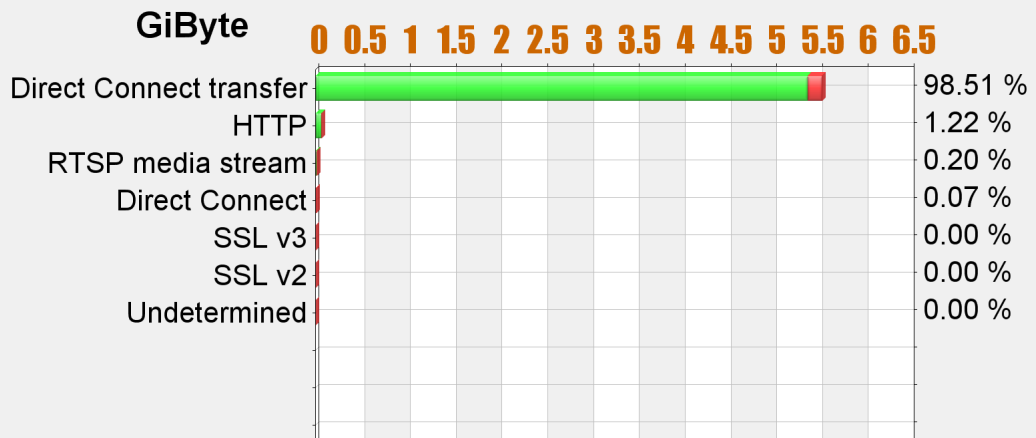

Services topuser 8

Toplist Report

/Hosts/81.8.172.237 - Toplist 2006-11-03 00:00 - 2006-11-03 13:20

brinet Traffic Statistics

In + Outbound
2006-11-03 Friday

	Total data	Avg.Value
14		
In	3.8 GiByte	682.0 Kbps
Out	4.2 GiByte	754.1 Kbps
Tot	8.0 GiByte	1.4 Mbps

ver 2.114 © brinet ab

Created 2006-11-03 13:24:38

Services topuser 9

/Hosts/81.8.170.100 - Toplist 2006-11-03 00:00 - 2006-11-03 13:20

brinet Traffic Statistics

In + Outbound
2006-11-03 Friday

	Total data	Avg.Value
7		
In	5.4 GiByte	974.6 Kbps
Out	171.0 MiByte	29.9 Kbps
Tot	5.6 GiByte	1.0 Mbps

ver 2.114 © brinet ab

Created 2006-11-03 13:24:39

Services topuser 10