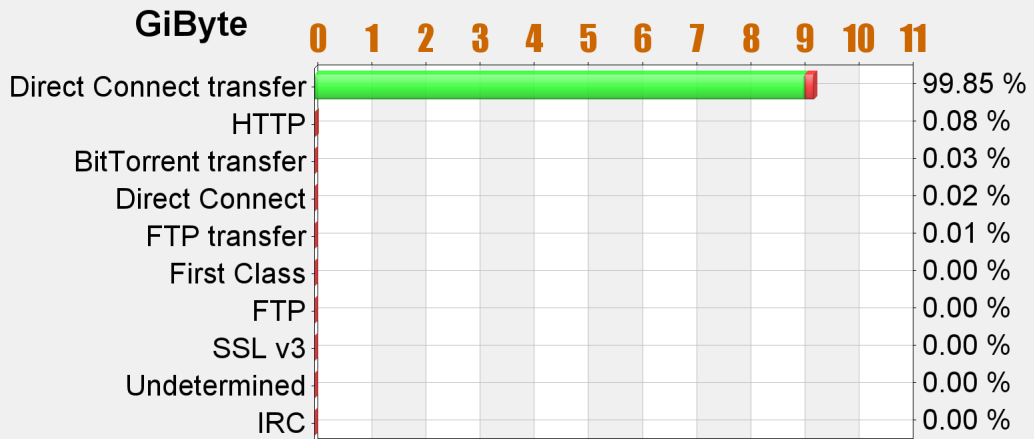

ver 2.114 © brinet ab

Created 2006-11-03 13:24:36

Services topuser 7

/Hosts/81.8.173.5 - Toplist 2006-11-03 00:00 - 2006-11-03 13:20

brinet Traffic Statistics

In + Outbound
2006-11-03 Friday

	Total data	Avg.Value
12		
In	1.5 GiByte	260.5 Kbps
Out	6.4 GiByte	1.1 Mbps
Tot	7.8 GiByte	1.4 Mbps