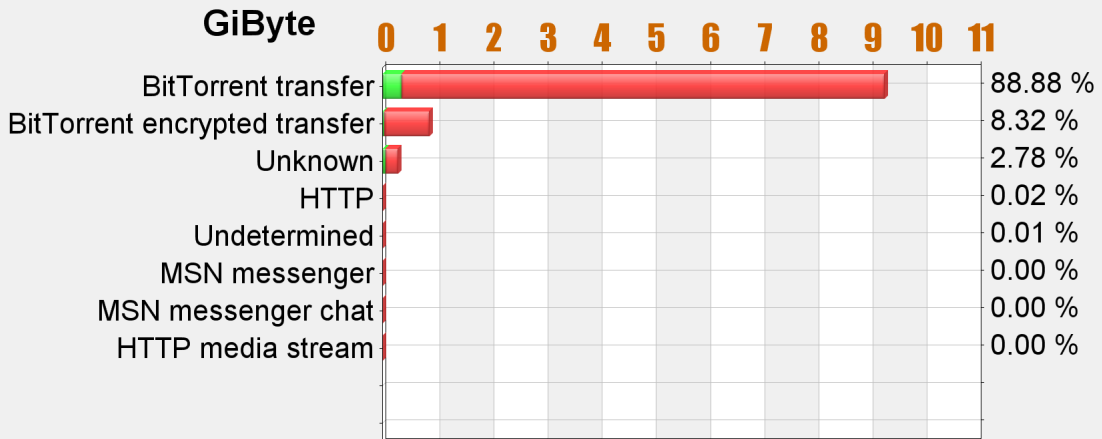

ver 2.114 © brinet ab

Created 2006-11-03 13:24:32

Services topuser 4