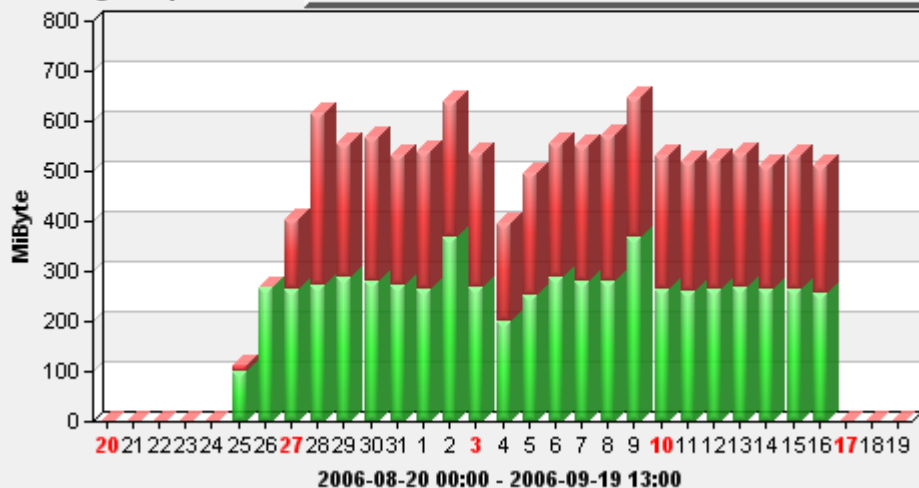

Traffic Statistics

	Total data	Top-Value	Avg. Value
In	2.1 GiByte	178.0 Kbps	6.7 Kbps
Out	2.0 GiByte	126.0 Kbps	6.6 Kbps
Tot	4.1 GiByte	211.0 Kbps	13.3 Kbps

In + Outbound

2006 Aug - Sep

ver 2.111L Beta © brinet ab#

Created 2006-09-19 13:00:06

Traffic Statistics

	Total data	Top-Value	Avg. Value
In	6.0 GiByte	2.8 Mbps	19.6 Kbps
Out	5.4 GiByte	226.0 Kbps	17.5 Kbps
Tot	11.4 GiByte	2.9 Mbps	37.1 Kbps

In + Outbound

2006 Aug - Sep