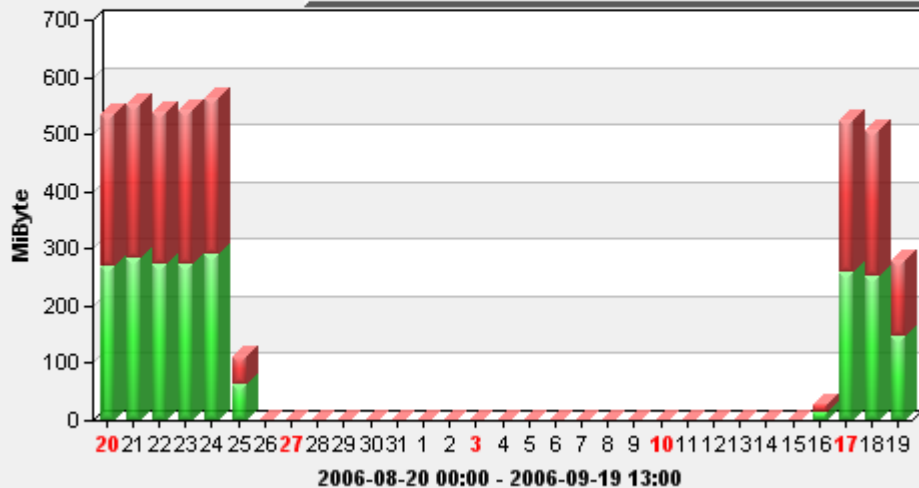

Traffic Statistics

	Total data	Top-Value	Avg. Value
In	2.1 GiByte	178.0 Kbps	6.7 Kbps
Out	2.0 GiByte	126.0 Kbps	6.6 Kbps
Tot	4.1 GiByte	211.0 Kbps	13.3 Kbps

In + Outbound

2006 Aug - Sep

ver 2.111L Beta © brinet ab#

Created 2006-09-19 13:00:06

Traffic Statistics

	Total data	Top-Value	Avg. Value
In	6.0 GiByte	2.8 Mbps	19.6 Kbps
Out	5.4 GiByte	226.0 Kbps	17.5 Kbps
Tot	11.4 GiByte	2.9 Mbps	37.1 Kbps

In + Outbound

2006 Aug - Sep