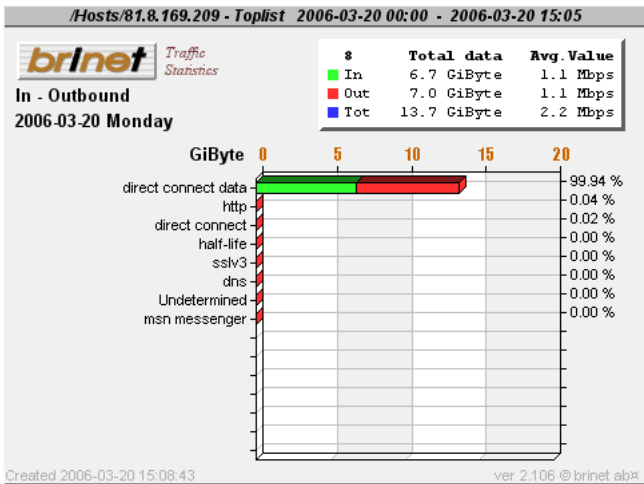

PACKETLOGIC

A 3D rendered figure of a muscular man in a crouching, athletic pose is positioned on top of a realistic globe of the Earth. The globe is centered within the letter 'O' of the word 'PACKETLOGIC'. The man's body is metallic and highly detailed, showing muscle definition. He is looking down at the globe with a focused expression.

# Toplist Users/Services

Top-15 users

Top-15 services

Services Top1 user

Services Top2 user

Services Top3 user

Services Top4 user

# Toplist Users/Services

Services Top5 user

Services Top6 user

Services Top7 user

Services Top8 user

Services Top9 user

Services Top10 user

# Toplist Users/Services

Services Top11 user

Services Top12 user

Services Top13 user

Services Top14 user

Services Top15 user