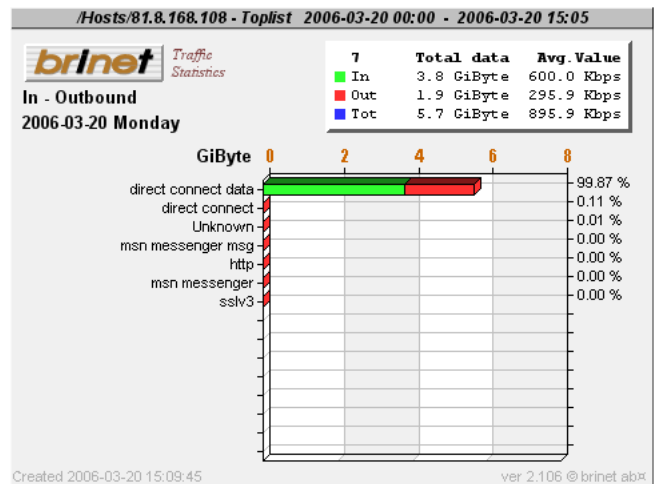

PACKETLOGIC

A 3D rendered figure of a muscular man in a crouching, athletic pose is positioned on top of a realistic globe of the Earth. The globe is centered within the letter 'O' of the word 'PACKETLOGIC'. The man's body is metallic and highly detailed, showing muscle definition. He is looking down at the globe with a focused expression.

# Toplist Users/Services

Services Top5 user

Services Top6 user

Services Top7 user

Services Top8 user

Services Top9 user

Services Top10 user

# Toplist Users/Services

Services Top11 user

Services Top12 user

Services Top13 user

Services Top14 user

Services Top15 user