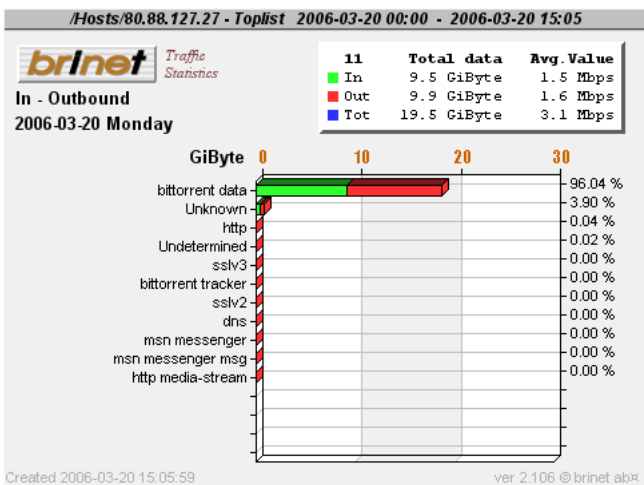

PACKETLOGIC

A 3D rendered figure of a muscular man in a crouching, athletic pose is positioned on top of a realistic globe of the Earth. The globe is centered within the letter 'O' of the word 'PACKETLOGIC'. The man's body is metallic and highly detailed, showing muscle definition. He is looking down at the globe with a focused expression.

# Toplist Users/Services

Top-15 users

Top-15 services

Services Top1 user

Services Top2 user

Services Top3 user

Services Top4 user

# Toplist Users/Services

Services Top5 user

Services Top6 user

Services Top7 user

Services Top8 user

Services Top9 user

Services Top10 user