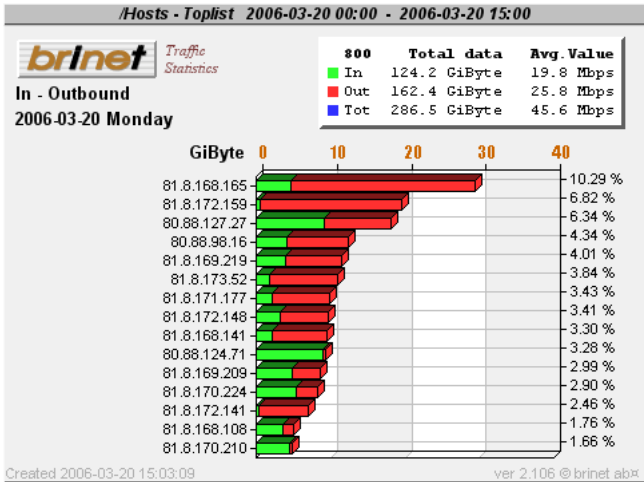

PACKETLOGIC

A 3D rendered figure of a muscular man in a crouching, athletic pose is positioned on top of a realistic globe of the Earth. The globe is centered within the letter 'O' of the word 'PACKETLOGIC'. The man's body is metallic and highly detailed, showing muscle definition. He is looking down at the globe with a focused expression.

# Toplist Users/Services

Top-15 users

Top-15 services

Services Top1 user

Services Top2 user

Services Top3 user

Services Top4 user