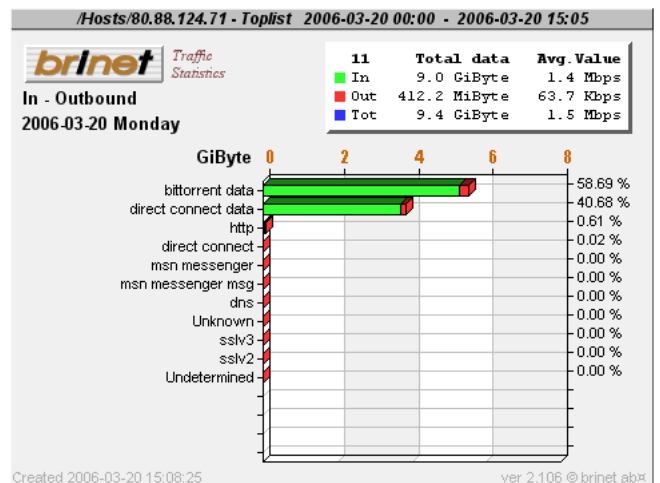

PACKETLOGIC

A 3D rendered figure of a muscular man in a crouching, athletic pose is positioned on top of a realistic globe of the Earth. The globe is centered within the letter 'O' of the word 'PACKETLOGIC'. The man's body is metallic and highly detailed, showing muscle definition. He is looking down at the globe with a focused expression.

# Toplist Users/Services

Services Top5 user

Services Top6 user

Services Top7 user

Services Top8 user

Services Top9 user

Services Top10 user

# Toplist Users/Services

Services Top11 user

Services Top12 user

Services Top13 user

Services Top14 user

Services Top15 user