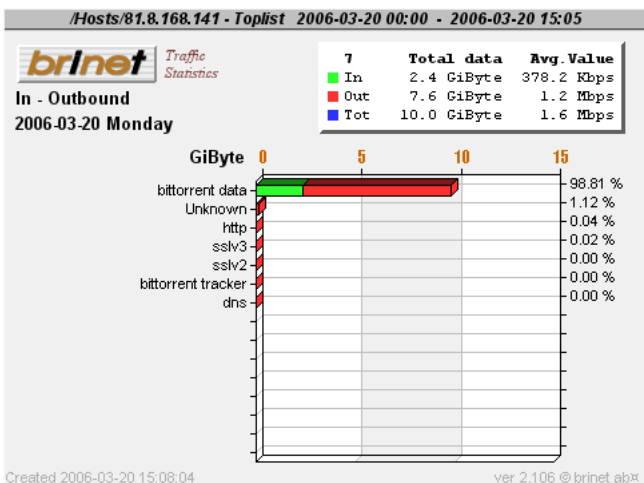

PACKETLOGIC

A 3D rendered figure of a muscular man in a crouching, athletic pose is positioned on top of a realistic globe of the Earth. The globe is centered within the letter 'O' of the word 'PACKETLOGIC'. The man's body is metallic and highly detailed, showing muscle definition. He is looking down at the globe with a focused expression.

# Toplist Users/Services

Top-15 users

Top-15 services

Services Top1 user

Services Top2 user

Services Top3 user

Services Top4 user

# Toplist Users/Services

Services Top5 user

Services Top6 user

Services Top7 user

Services Top8 user

Services Top9 user

Services Top10 user

# Toplist Users/Services

Services Top11 user

Services Top12 user

Services Top13 user

Services Top14 user

Services Top15 user