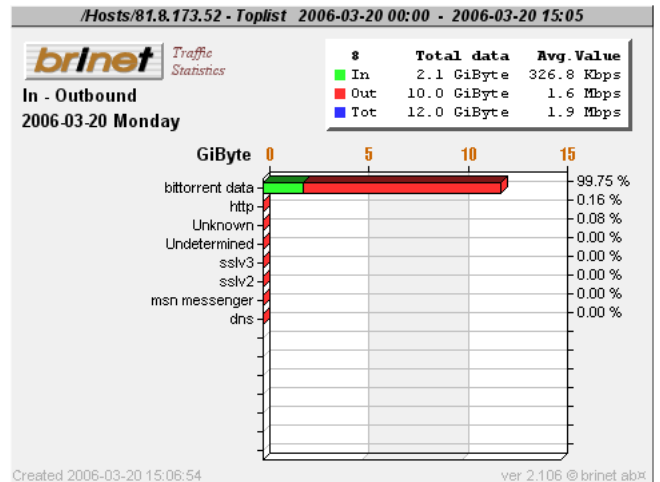

Services Top6 user