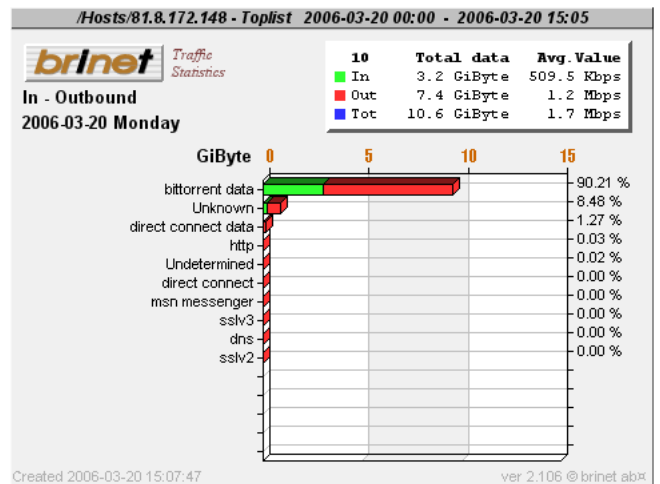

PACKETLOGIC

A 3D rendered figure of a muscular man in a crouching, athletic pose is positioned on top of a realistic globe of the Earth. The globe is centered within the letter 'O' of the word 'PACKETLOGIC'. The man's body is metallic and highly detailed, showing muscle definition. He is looking down at the globe with a focused expression.

# Toplist Users/Services

Services Top5 user

Services Top6 user

Services Top7 user

Services Top8 user

Services Top9 user

Services Top10 user

# Toplist Users/Services

Services Top11 user

Services Top12 user

Services Top13 user

Services Top14 user

Services Top15 user