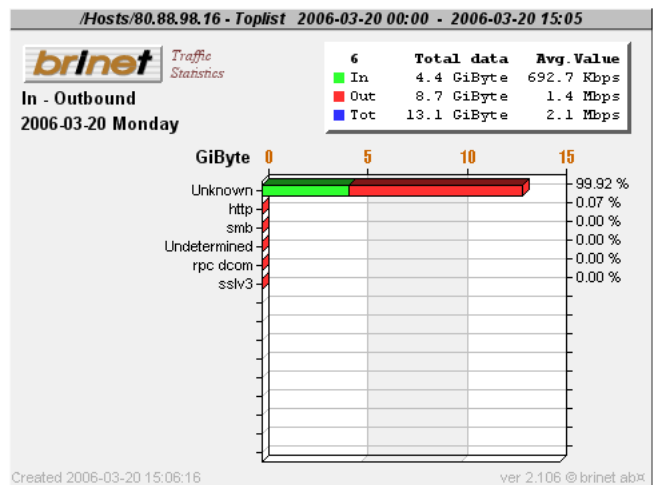

PACKETLOGIC

A 3D rendered figure of a muscular man in a crouching, athletic pose is positioned on top of a realistic globe of the Earth. The globe is centered within the letter 'O' of the word 'PACKETLOGIC'. The man's body is metallic and highly detailed, showing muscle definition. He is looking down at the globe with a focused expression.

# Toplist Users/Services

Top-15 users

Top-15 services

Services Top1 user

Services Top2 user

Services Top3 user

Services Top4 user

# Toplist Users/Services

Services Top5 user

Services Top6 user

Services Top7 user

Services Top8 user

Services Top9 user

Services Top10 user