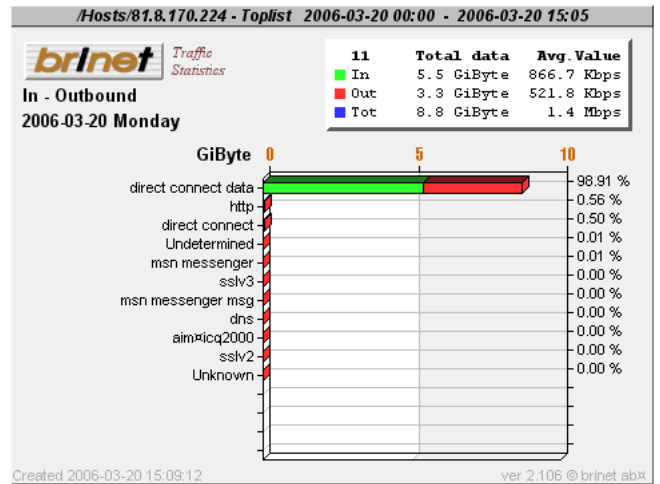

PACKETLOGIC

A 3D rendered figure of a muscular man in a crouching, athletic pose is positioned on top of a realistic globe of the Earth. The globe is centered within the letter 'O' of the word 'PACKETLOGIC'. The man's body is metallic and highly detailed, showing muscle definition. He is looking down at the globe with a focused expression.

# Toplist Users/Services

Services Top5 user

Services Top6 user

Services Top7 user

Services Top8 user

Services Top9 user

Services Top10 user

# Toplist Users/Services

Services Top11 user

Services Top12 user

Services Top13 user

Services Top14 user

Services Top15 user