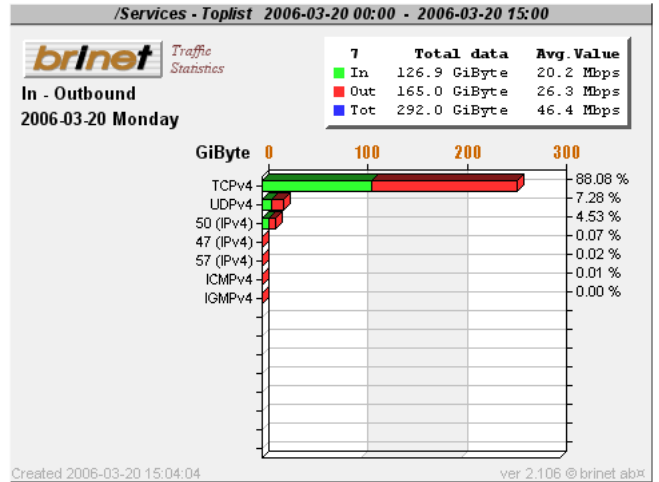

PACKETLOGIC

A 3D rendered figure of a muscular man in a crouching, athletic pose is positioned on top of a realistic globe of the Earth. The globe is centered within the letter 'O' of the word 'PACKETLOGIC'. The man's body is metallic and highly detailed, showing muscle definition. He is looking down at the globe with a focused expression.

# Toplist Users/Services

Top-15 users

Top-15 services

Services Top1 user

Services Top2 user

Services Top3 user

Services Top4 user