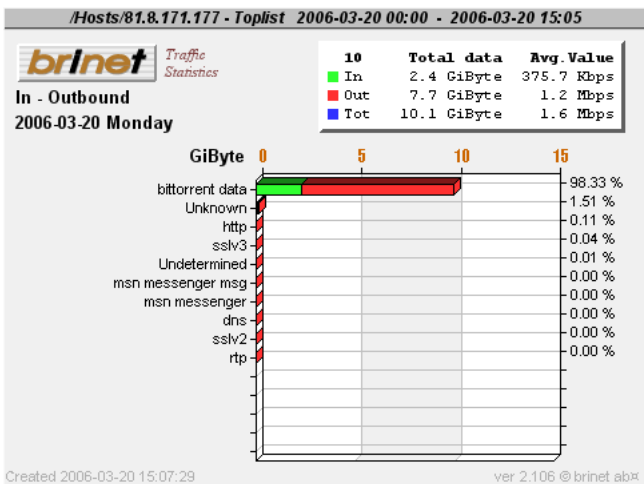

PACKETLOGIC

A 3D rendered figure of a muscular man in a crouching, athletic pose is positioned on top of a realistic globe of the Earth. The globe is centered within the letter 'O' of the word 'PACKETLOGIC'. The man's body is metallic and highly detailed, showing muscle definition. He is looking down at the globe with a focused expression.

# Toplist Users/Services

Top-15 users

Top-15 services

Services Top1 user

Services Top2 user

Services Top3 user

Services Top4 user

# Toplist Users/Services

Services Top5 user

Services Top6 user

Services Top7 user

Services Top8 user

Services Top9 user

Services Top10 user