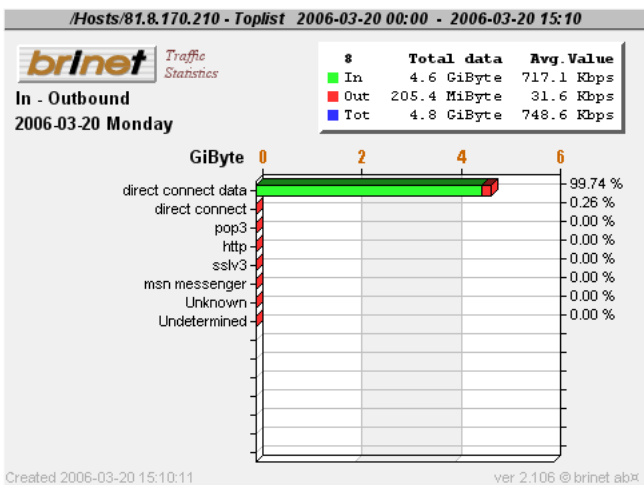

PACKETLOGIC

A 3D rendered figure of a muscular man in a crouching, athletic pose is positioned on top of a realistic globe of the Earth. The globe is centered within the letter 'O' of the word 'PACKETLOGIC'. The man's body is metallic and highly detailed, showing muscle definition. He is looking down at the globe with a focused expression.

# Toplist Users/Services

Services Top5 user

Services Top6 user

Services Top7 user

Services Top8 user

Services Top9 user

Services Top10 user

# Toplist Users/Services

Services Top11 user

Services Top12 user

Services Top13 user

Services Top14 user

Services Top15 user