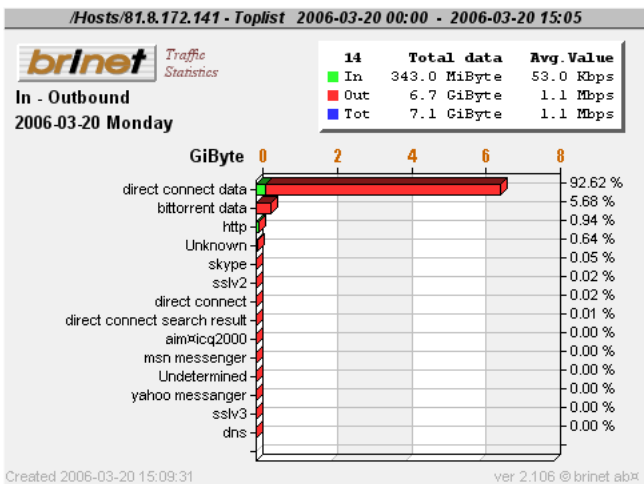

PACKETLOGIC

A 3D rendered figure of a muscular man in a crouching, athletic pose is positioned on top of a realistic globe of the Earth. The globe is centered within the letter 'O' of the word 'PACKETLOGIC'. The man's body is metallic and highly detailed, showing muscle definition. He is looking down at the globe with a focused expression.

# Toplist Users/Services

Top-15 users

Top-15 services

Services Top1 user

Services Top2 user

Services Top3 user

Services Top4 user

# Toplist Users/Services

Services Top5 user

Services Top6 user

Services Top7 user

Services Top8 user

Services Top9 user

Services Top10 user

# Toplist Users/Services

Services Top11 user

Services Top12 user

Services Top13 user

Services Top14 user

Services Top15 user