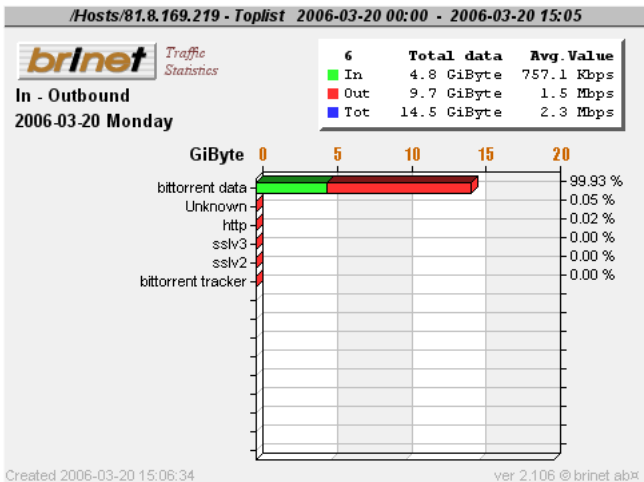

PACKETLOGIC

A 3D rendered figure of a muscular man in a crouching, athletic pose is positioned on top of a realistic globe of the Earth. The globe is centered within the letter 'O' of the word 'PACKETLOGIC'. The man's body is metallic and highly detailed, showing muscle definition. He is looking down at the globe with a focused expression.

# Toplist Users/Services

Top-15 users

Top-15 services

Services Top1 user

Services Top2 user

Services Top3 user

Services Top4 user

# Toplist Users/Services

Services Top5 user

Services Top6 user

Services Top7 user

Services Top8 user

Services Top9 user

Services Top10 user