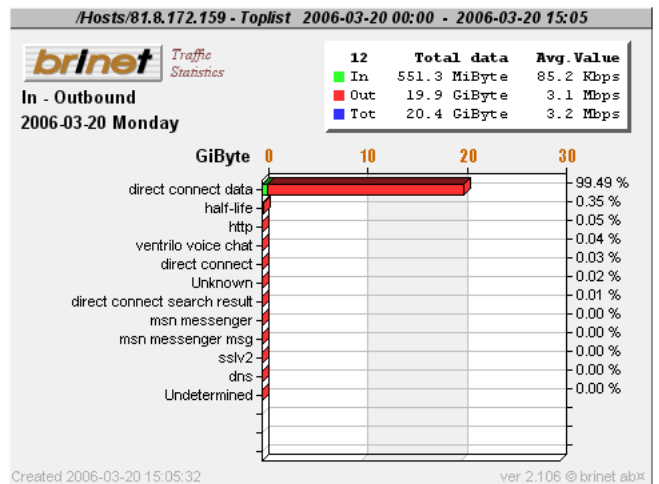

PACKETLOGIC

A 3D rendered figure of a muscular man in a crouching, athletic pose is positioned on top of a realistic globe of the Earth. The globe is centered within the letter 'O' of the word 'PACKETLOGIC'. The man's body is metallic and highly detailed, showing muscle definition. He is looking down at the globe with a focused expression.

# Toplist Users/Services

Top-15 users

Top-15 services

Services Top1 user

Services Top2 user

Services Top3 user

Services Top4 user