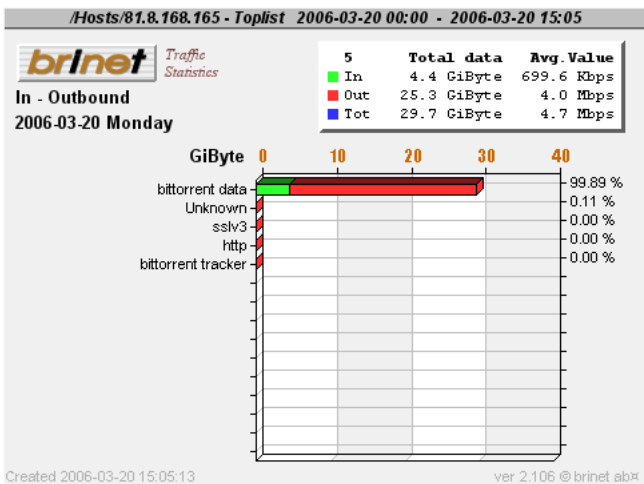

PACKETLOGIC

A 3D rendered figure of a muscular man in a crouching, athletic pose is positioned on top of a realistic globe of the Earth. The globe is centered within the letter 'O' of the word 'PACKETLOGIC'. The man's body is metallic and highly detailed, showing muscle definition. He is looking down at the globe with a focused expression.

# Toplist Users/Services

Top-15 users

Top-15 services

Services Top1 user

Services Top2 user

Services Top3 user

Services Top4 user