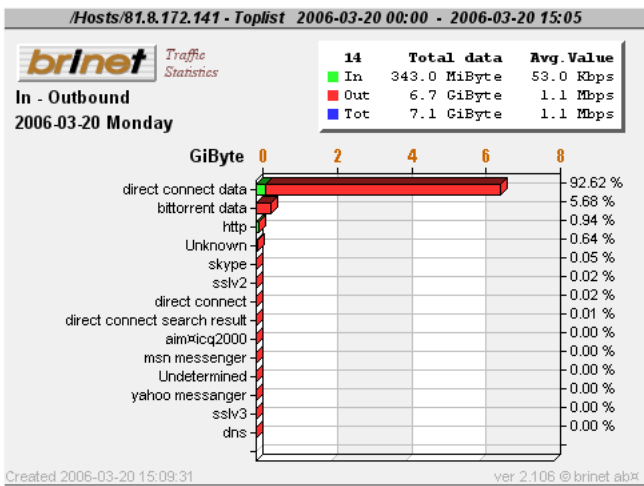

# PACKETLOGIC

A 3D rendered figure of a muscular man in a crouching, athletic pose is positioned on top of a realistic globe of the Earth. The globe is centered within the letter 'O' of the word 'PACKETLOGIC'. The man's body is metallic and highly detailed, showing muscle definition. He is looking down at the globe with a focused expression.

# Toplist Users/Services

Top-15 users

Top-15 services

Services Topuser 1

Services Topuser 2

Services Topuser 3

Services Topuser 4

# Toplist Users/Services

Services Topuser 5

Services Topuser 6

Services Topuser 7

Services Topuser 8

Services Topuser 9

Services Topuser 10

# Toplist Users/Services

Services Topuser 11

Services Topuser 12

Services Topuser 13

Services Topuser 14

Services Topuser 15