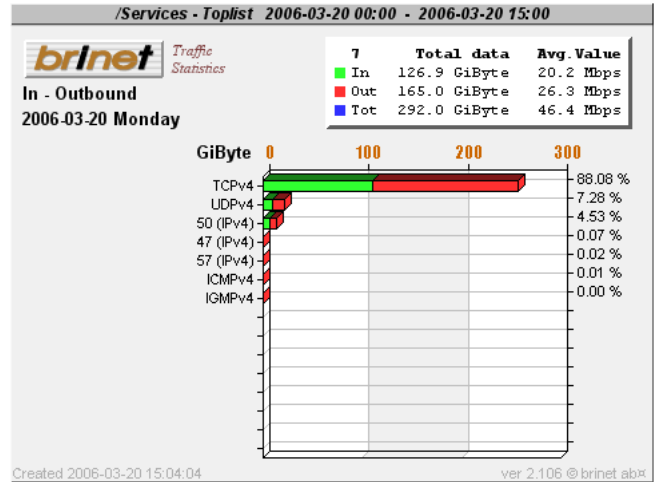

Top-15 services