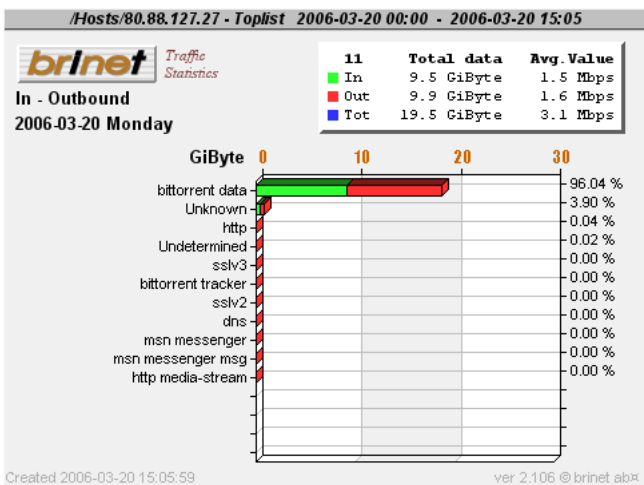

# PACKETLOGIC

A 3D rendered figure of a muscular man in a crouching, athletic pose is positioned on top of a realistic globe of the Earth. The globe is centered within the letter 'O' of the word 'PACKETLOGIC'. The man's body is metallic and highly detailed, showing muscle definition. He is looking down at the globe with a focused expression.

PACKETLOGIC

A 3D rendered image of a muscular, metallic man in a crouching pose, balancing on top of a realistic globe of the Earth. The man's body is highly detailed and reflective, suggesting a futuristic or robotic character. The globe shows the Americas and is set against a white background.

# Toplist Users/Services

Top-15 users

Top-15 services

Services Topuser 1

Services Topuser 2

Services Topuser 3

Services Topuser 4

# Toplist Users/Services

Services Topuser 5

Services Topuser 6

Services Topuser 7

Services Topuser 8

Services Topuser 9

Services Topuser 10