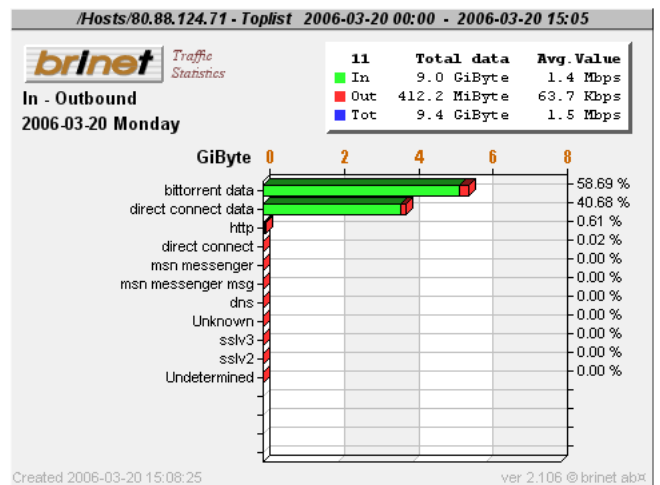

# PACKETLOGIC

A 3D rendered figure of a muscular man in a crouching, athletic pose is positioned on top of a realistic globe of the Earth. The globe is centered within the letter 'O' of the word 'PACKETLOGIC'. The man's body is metallic and highly detailed, showing muscle definition. He is looking down at the globe with a focused expression.

PACKETLOGIC

A 3D rendered image of a muscular, metallic man in a crouching pose, balancing on top of a realistic globe of the Earth. The man's body is highly detailed and reflective, suggesting a futuristic or robotic character. The globe shows the Americas and is set against a white background.

# Toplist Users/Services

Services Topuser 5

Services Topuser 6

Services Topuser 7

Services Topuser 8

Services Topuser 9

Services Topuser 10

# Toplist Users/Services

Services Topuser 11

Services Topuser 12

Services Topuser 13

Services Topuser 14

Services Topuser 15