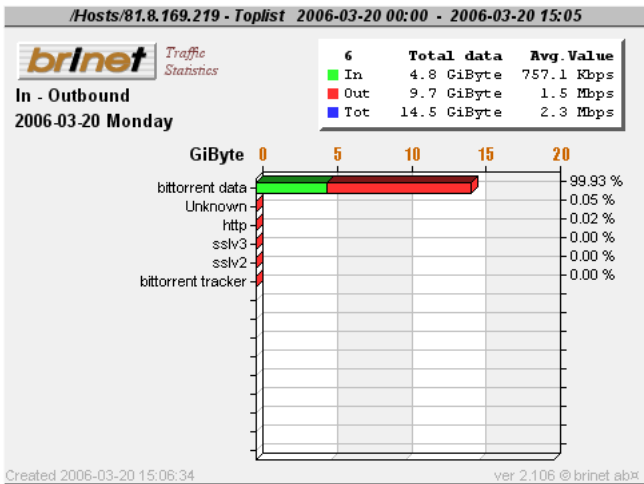

# PACKETLOGIC

A 3D rendered figure of a muscular man in a crouching, athletic pose is positioned on top of a realistic globe of the Earth. The globe is centered within the letter 'O' of the word 'PACKETLOGIC'. The man's body is metallic and highly detailed, showing muscle definition. He is looking down at the globe with a focused expression.

PACKETLOGIC

A 3D rendered image of a muscular, metallic man in a crouching pose, balancing on top of a realistic globe of the Earth. The man's body is highly detailed and reflective, suggesting a futuristic or robotic character. The globe shows the Americas and is set against a white background.

# Toplist Users/Services

Top-15 users

Top-15 services

Services Topuser 1

Services Topuser 2

Services Topuser 3

Services Topuser 4

# Toplist Users/Services

Services Topuser 5

Services Topuser 6

Services Topuser 7

Services Topuser 8

Services Topuser 9

Services Topuser 10