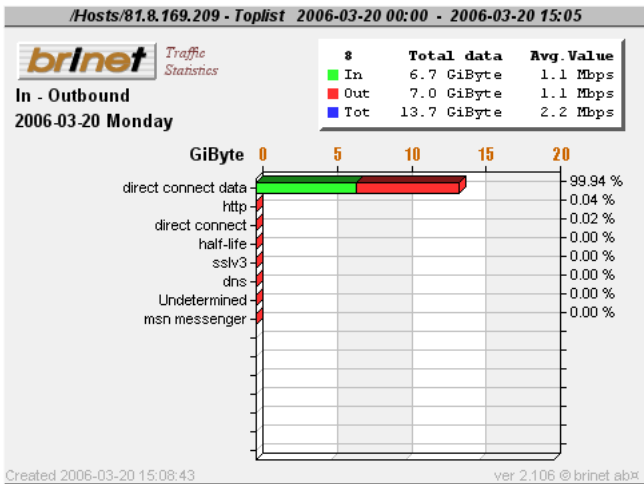

# PACKETLOGIC

A 3D rendered figure of a muscular man in a crouching, athletic pose is positioned on top of a realistic globe of the Earth. The globe is centered within the letter 'O' of the word 'PACKETLOGIC'. The man's body is metallic and highly detailed, showing muscle definition. He is looking down at the globe with a focused expression.

# Toplist Users/Services

Top-15 users

Top-15 services

Services Topuser 1

Services Topuser 2

Services Topuser 3

Services Topuser 4

# Toplist Users/Services

Services Topuser 5

Services Topuser 6

Services Topuser 7

Services Topuser 8

Services Topuser 9

Services Topuser 10

# Toplist Users/Services

Services Topuser 11

Services Topuser 12

Services Topuser 13

Services Topuser 14

Services Topuser 15