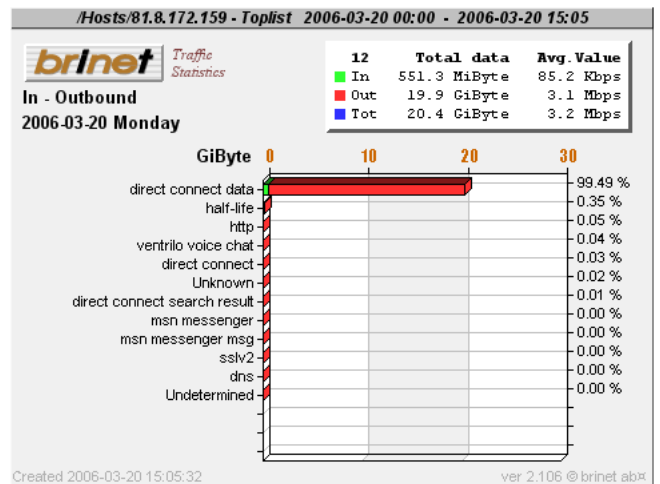

# PACKETLOGIC

A 3D rendered figure of a muscular man in a crouching, athletic pose is positioned on top of a realistic globe of the Earth. The globe is centered within the letter 'O' of the word 'PACKETLOGIC'. The man's body is metallic and highly detailed, showing muscle definition. He is looking down at the globe with a focused expression.

PACKETLOGIC

A 3D rendered image of a muscular, metallic man in a crouching pose, balancing on top of a realistic globe of the Earth. The man's body is highly detailed and reflective, suggesting a futuristic or robotic character. The globe shows the Americas and is set against a white background.

# Toplist Users/Services

Top-15 users

Top-15 services

Services Topuser 1

Services Topuser 2

Services Topuser 3

Services Topuser 4

# Toplist Users/Services

Services Topuser 5

Services Topuser 6

Services Topuser 7

Services Topuser 8

Services Topuser 9

Services Topuser 10