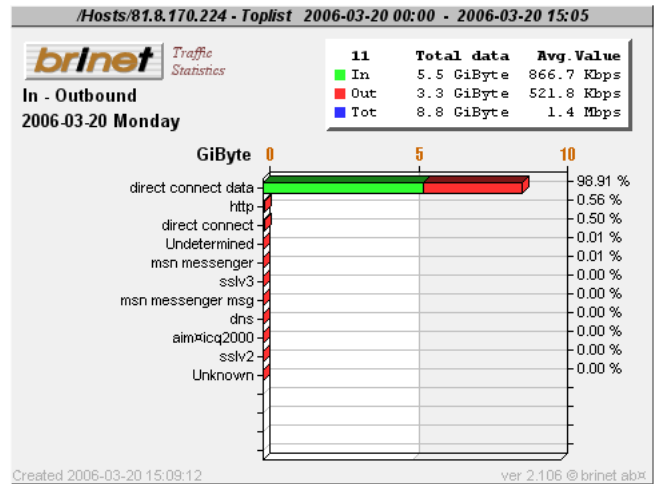

# PACKETLOGIC

A 3D rendered figure of a muscular man in a crouching, athletic pose is positioned on top of a realistic globe of the Earth. The globe is centered within the letter 'O' of the word 'PACKETLOGIC'. The man's body is metallic and highly detailed, showing muscle definition. He is looking down at the globe with a focused expression.

PACKETLOGIC

A 3D rendered image of a muscular, metallic man in a crouching pose, balancing on top of a realistic globe of the Earth. The man's body is highly detailed and reflective, suggesting a futuristic or robotic character. The globe shows the Americas and is set against a white background.

# Toplist Users/Services

Services Topuser 5

Services Topuser 6

Services Topuser 7

Services Topuser 8

Services Topuser 9

Services Topuser 10

# Toplist Users/Services

Services Topuser 11

Services Topuser 12

Services Topuser 13

Services Topuser 14

Services Topuser 15