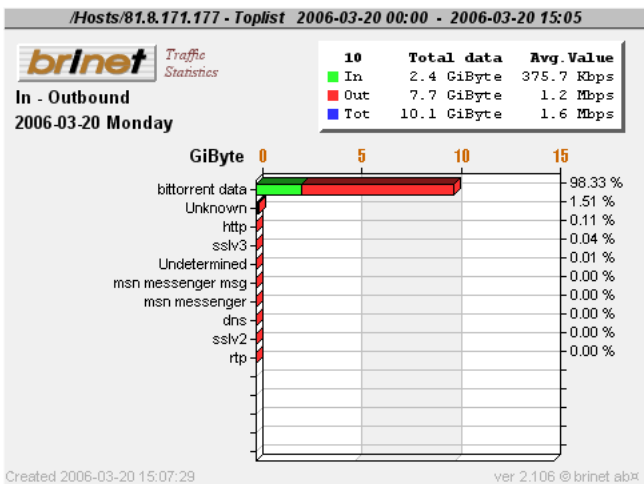

# PACKETLOGIC

A 3D rendered figure of a muscular man in a crouching, athletic pose is positioned on top of a realistic globe of the Earth. The globe is centered within the letter 'O' of the word 'PACKETLOGIC'. The man's body is metallic and highly detailed, showing muscle definition. He is looking down at the globe with a focused expression.

PACKETLOGIC

A 3D rendered image of a muscular, metallic man in a crouching pose, balancing on top of a realistic globe of the Earth. The man's body is highly detailed and reflective, suggesting a futuristic or robotic character. The globe shows the Americas and is set against a white background.

# Toplist Users/Services

Top-15 users

Top-15 services

Services Topuser 1

Services Topuser 2

Services Topuser 3

Services Topuser 4

# Toplist Users/Services

Services Topuser 5

Services Topuser 6

Services Topuser 7

Services Topuser 8

Services Topuser 9

Services Topuser 10