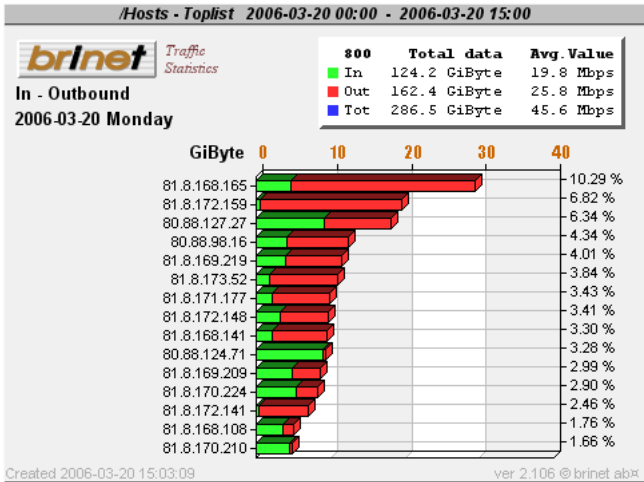

Toplist Users/Services

Top-15 users