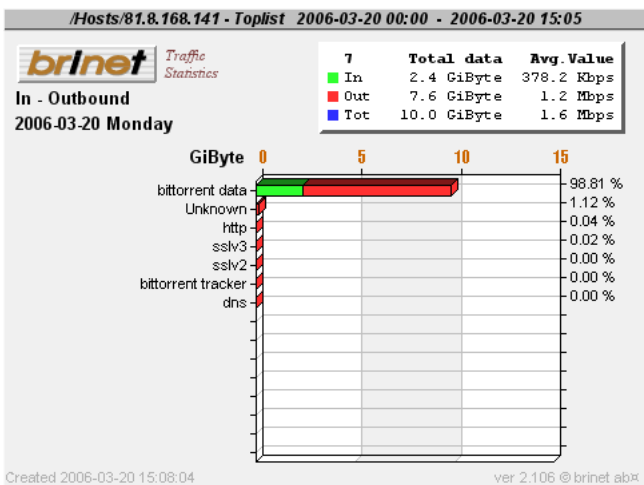

# PACKETLOGIC

A 3D rendered figure of a muscular man in a crouching, athletic pose is positioned on top of a realistic globe of the Earth. The globe is centered within the letter 'O' of the word 'PACKETLOGIC'. The man's body is metallic and highly detailed, showing muscle definition. He is looking down at the globe with a focused expression.

# Toplist Users/Services

Top-15 users

Top-15 services

Services Topuser 1

Services Topuser 2

Services Topuser 3

Services Topuser 4

# Toplist Users/Services

Services Topuser 5

Services Topuser 6

Services Topuser 7

Services Topuser 8

Services Topuser 9

Services Topuser 10

# Toplist Users/Services

Services Topuser 11

Services Topuser 12

Services Topuser 13

Services Topuser 14

Services Topuser 15