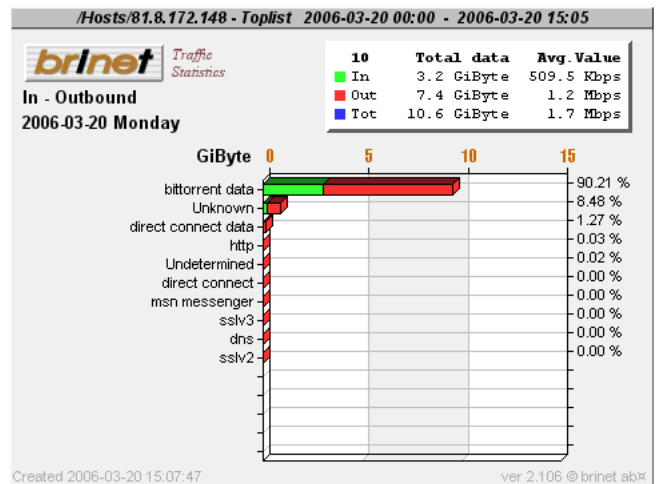

# PACKETLOGIC

A 3D rendered figure of a muscular man in a crouching, athletic pose is positioned on top of a realistic globe of the Earth. The globe is centered within the letter 'O' of the word 'PACKETLOGIC'. The man's body is metallic and highly detailed, showing muscle definition. He is looking down at the globe with a focused expression.

PACKETLOGIC

A 3D rendered image of a muscular, metallic man in a crouching pose, balancing on top of a realistic globe of the Earth. The man's body is highly detailed and reflective, suggesting a futuristic or robotic character. The globe shows the Americas and is set against a white background.

# Toplist Users/Services

Top-15 users

Top-15 services

Services Topuser 1

Services Topuser 2

Services Topuser 3

Services Topuser 4

# Toplist Users/Services

Services Topuser 5

Services Topuser 6

Services Topuser 7

Services Topuser 8

Services Topuser 9

Services Topuser 10