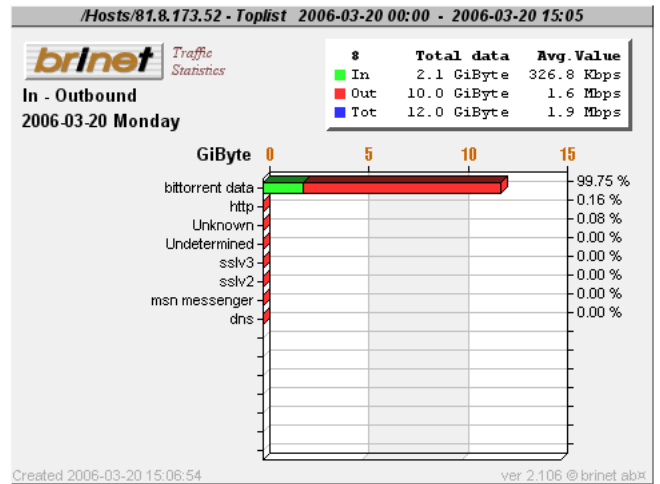

# PACKETLOGIC

A 3D rendered figure of a muscular man in a crouching, athletic pose is positioned on top of a realistic globe of the Earth. The globe is centered within the letter 'O' of the word 'PACKETLOGIC'. The man's body is metallic and highly detailed, showing muscle definition. He is looking down at the globe with a focused expression.

PACKETLOGIC

A 3D rendered image of a muscular, metallic man in a crouching pose, balancing on top of a realistic globe of the Earth. The man's body is highly detailed and reflective, suggesting a futuristic or robotic character. The globe shows the Americas and is set against a white background.

# Toplist Users/Services

Top-15 users

Top-15 services

Services Topuser 1

Services Topuser 2

Services Topuser 3

Services Topuser 4

# Toplist Users/Services

Services Topuser 5

Services Topuser 6

Services Topuser 7

Services Topuser 8

Services Topuser 9

Services Topuser 10