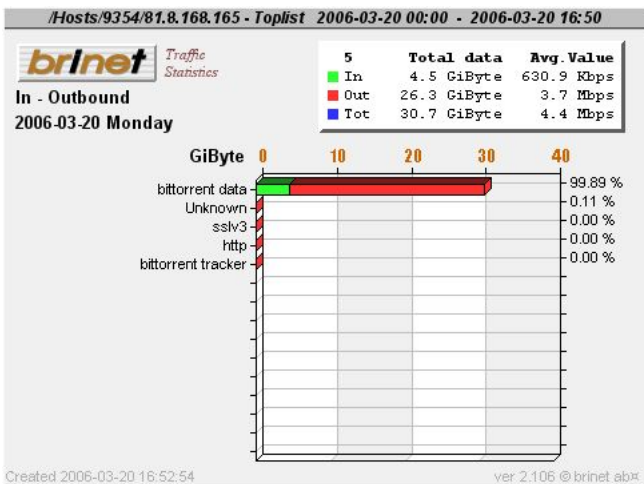

# PACKETLOGIC

A 3D rendered figure of a muscular man in a crouching, athletic pose is positioned on top of a realistic globe of the Earth. The globe is centered within the letter 'O' of the word 'PACKETLOGIC'. The man's body is metallic and highly detailed, showing muscle definition. He is looking down at the globe with a focused expression.

PACKETLOGIC

A 3D rendered image of a muscular, metallic man in a crouching pose, balancing on top of a realistic globe of the Earth. The man's body is highly detailed and reflective, suggesting a futuristic or robotic character. The globe shows the Americas and is set against a white background.

# Toplist Users/Services

Top-15 users

Top-15 services

Services Topuser 1

Services Topuser 2

Services Topuser 3

Services Topuser 4