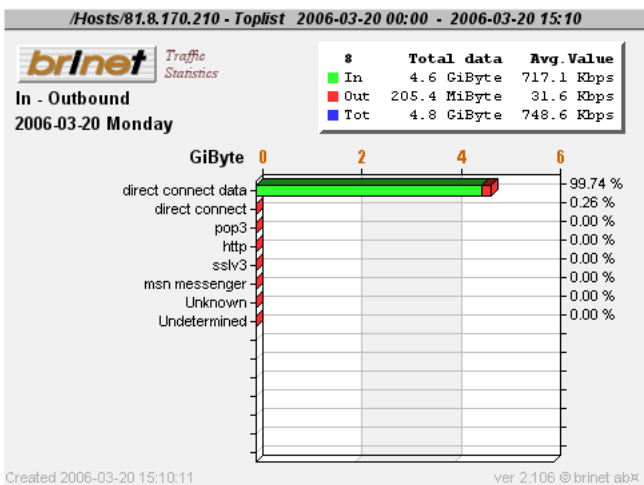

# PACKETLOGIC

A 3D rendered figure of a muscular man in a crouching, athletic pose is positioned on top of a realistic globe of the Earth. The globe is centered within the letter 'O' of the word 'PACKETLOGIC'. The man's body is metallic and highly detailed, showing muscle definition. He is looking down at the globe with a focused expression.

PACKETLOGIC

A 3D rendered image of a muscular, metallic man in a crouching pose, balancing on top of a realistic globe of the Earth. The man's body is highly detailed and reflective, suggesting a futuristic or robotic character. The globe shows the Americas and is set against a white background.

# Toplist Users/Services

Services Topuser 5

Services Topuser 6

Services Topuser 7

Services Topuser 8

Services Topuser 9

Services Topuser 10

# Toplist Users/Services

Services Topuser 11

Services Topuser 12

Services Topuser 13

Services Topuser 14

Services Topuser 15