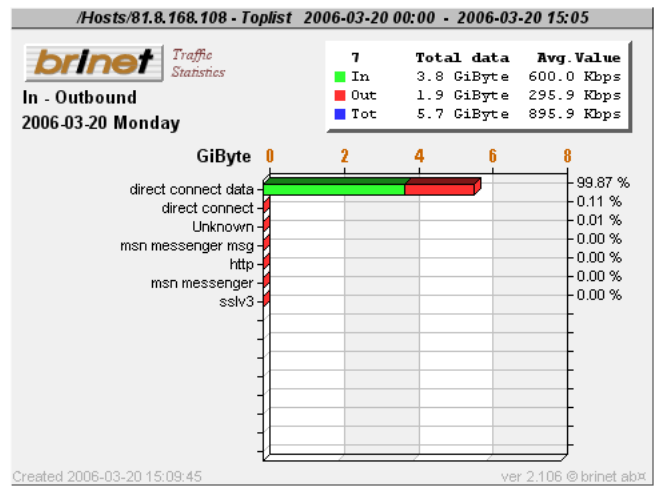

# PACKETLOGIC

A 3D rendered figure of a muscular man in a crouching, athletic pose is positioned on top of a realistic globe of the Earth. The globe is centered within the letter 'O' of the word 'PACKETLOGIC'. The man's body is metallic and highly detailed, showing muscle definition. He is looking down at the globe with a focused expression.

PACKETLOGIC

A 3D rendered image of a muscular, metallic man in a crouching pose, balancing on top of a realistic globe of the Earth. The man's body is highly detailed and reflective, suggesting a futuristic or robotic character. The globe shows the Americas and is set against a white background.

# Toplist Users/Services

Services Topuser 5

Services Topuser 6

Services Topuser 7

Services Topuser 8

Services Topuser 9

Services Topuser 10

# Toplist Users/Services

Services Topuser 11

Services Topuser 12

Services Topuser 13

Services Topuser 14

Services Topuser 15