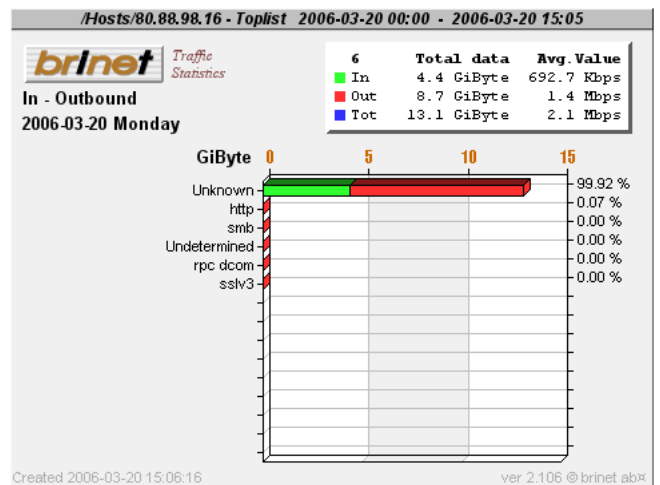

# PACKETLOGIC

A 3D rendered figure of a muscular man in a crouching, athletic pose is positioned on top of a realistic globe of the Earth. The globe is centered within the letter 'O' of the word 'PACKETLOGIC'. The man's body is metallic and highly detailed, showing muscle definition. He is looking down at the globe with a focused expression.

PACKETLOGIC

A 3D rendered image of a muscular, metallic man in a crouching pose, balancing on top of a realistic globe of the Earth. The man's body is highly detailed and reflective, suggesting a futuristic or robotic character. The globe shows the Americas and is set against a white background.

# Toplist Users/Services

Top-15 users

Top-15 services

Services Topuser 1

Services Topuser 2

Services Topuser 3

Services Topuser 4

# Toplist Users/Services

Services Topuser 5

Services Topuser 6

Services Topuser 7

Services Topuser 8

Services Topuser 9

Services Topuser 10