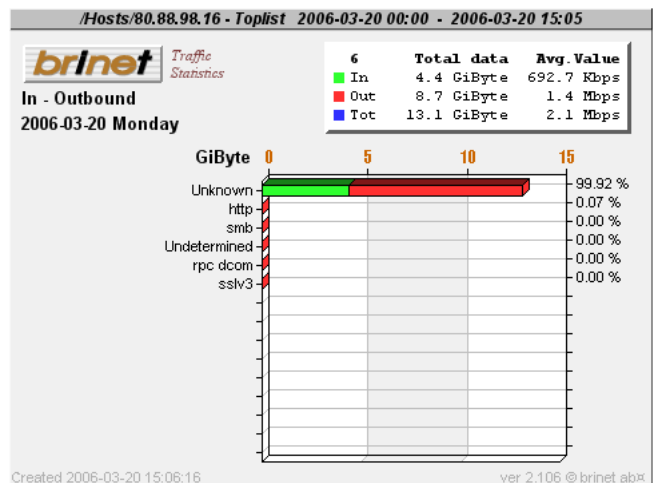

PACKETLOGIC

A 3D rendered figure of a muscular man in a crouching, athletic pose is positioned on top of a realistic globe of the Earth. The globe is centered on the Atlantic Ocean, showing the Americas on either side. The man's body is metallic and highly detailed, with visible muscles and a futuristic appearance. He is looking down at the globe with a focused expression.

Top-15 users

Top-15 services

Services Topuser 1

Services Topuser 2

Services Topuser 3

Services Topuser 4

Services Topuser 5

Services Topuser 6