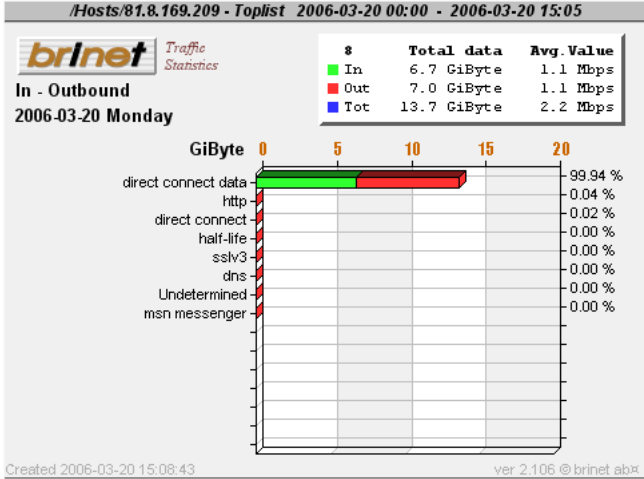

PACKETLOGIC

A 3D rendered figure of a muscular man in a crouching, athletic pose is positioned on top of a realistic globe of the Earth. The globe is centered on the Atlantic Ocean, showing the Americas on either side. The man's body is metallic and highly detailed, with visible muscles and a futuristic appearance. He is looking down at the globe with a focused expression.

Services Topuser 7

Services Topuser 8

Services Topuser 9

Services Topuser 10

Services Topuser 11

Services Topuser 12

Services Topuser 13

Services Topuser 14