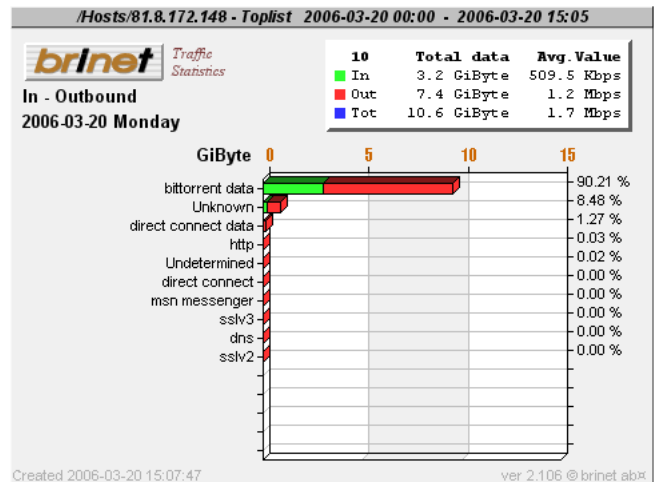

Services Topuser 6

Services Topuser 8