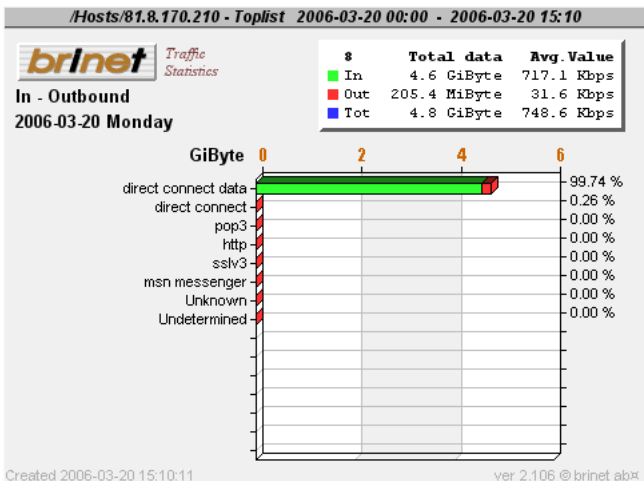

PACKETLOGIC

A 3D rendered figure of a muscular man in a crouching, athletic pose is positioned on top of a realistic globe of the Earth. The globe is centered on the Atlantic Ocean, showing the Americas on either side. The man's body is metallic and highly detailed, with visible muscles and a futuristic appearance. He is looking down at the globe with a focused expression.

Services Topuser 7

Services Topuser 8

Services Topuser 9

Services Topuser 10

Services Topuser 11

Services Topuser 12

Services Topuser 13

Services Topuser 14