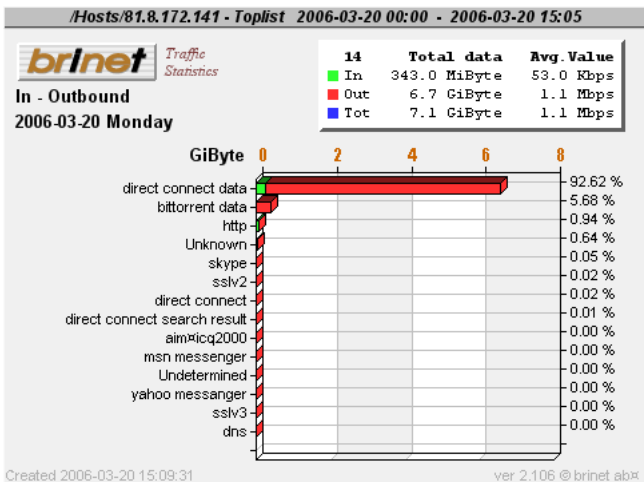

PACKETLOGIC

A 3D rendered figure of a muscular man in a crouching, athletic pose is positioned on top of a realistic globe of the Earth. The globe is centered on the Atlantic Ocean, showing the Americas on either side. The man's body is metallic and highly detailed, with visible muscles and a futuristic appearance. He is looking down at the globe with a focused expression.

Services Topuser 7

Services Topuser 8

Services Topuser 9

Services Topuser 10

Services Topuser 11

Services Topuser 12

Services Topuser 13

Services Topuser 14