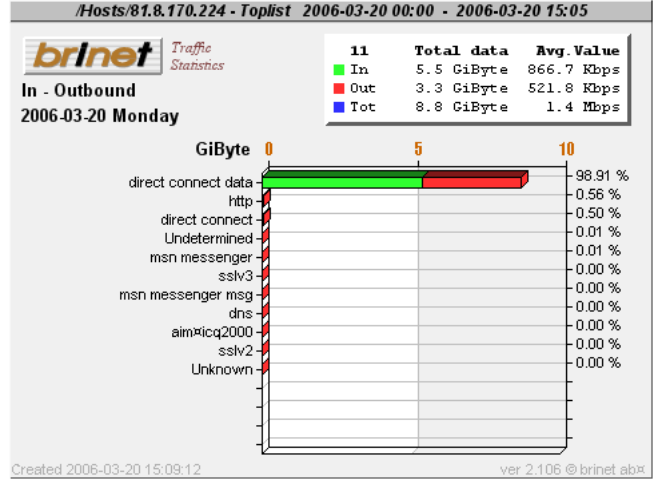

PACKETLOGIC

A 3D rendered figure of a muscular man in a crouching, athletic pose is positioned on top of a realistic globe of the Earth. The globe is centered on the Atlantic Ocean, showing the Americas on either side. The man's body is metallic and highly detailed, with visible muscles and a futuristic appearance. He is looking down at the globe with a focused expression.

Services Topuser 7

Services Topuser 8

Services Topuser 9

Services Topuser 10

Services Topuser 11

Services Topuser 12

Services Topuser 13

Services Topuser 14