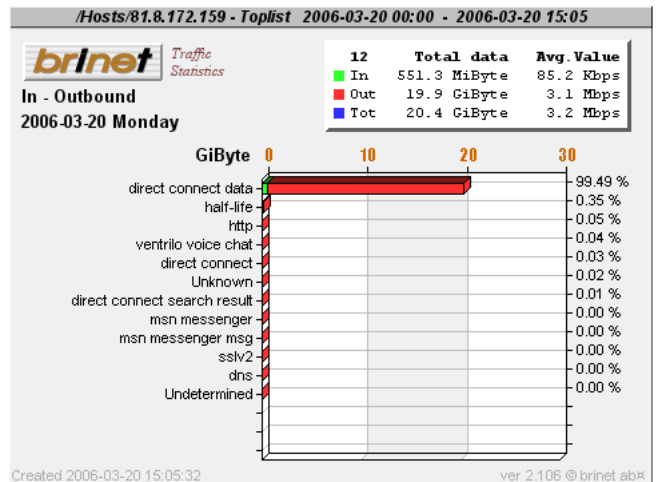

PACKETLOGIC

A 3D rendered figure of a muscular man in a crouching, athletic pose is positioned on top of a realistic globe of the Earth. The globe is centered on the Atlantic Ocean, showing the Americas on either side. The man's body is metallic and highly detailed, with visible muscles and a futuristic appearance. He is looking down at the globe with a focused expression.

Top-15 users

Top-15 services

Services Topuser 1

Services Topuser 2

Services Topuser 3

Services Topuser 4

Services Topuser 5

Services Topuser 6