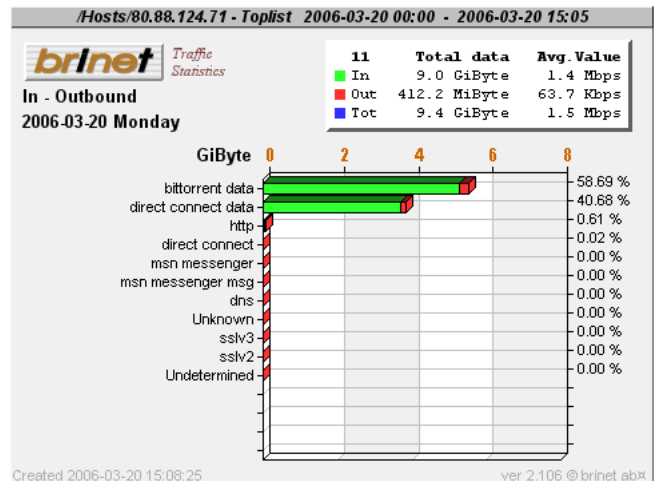

Services Topuser 8

Services Topuser 10