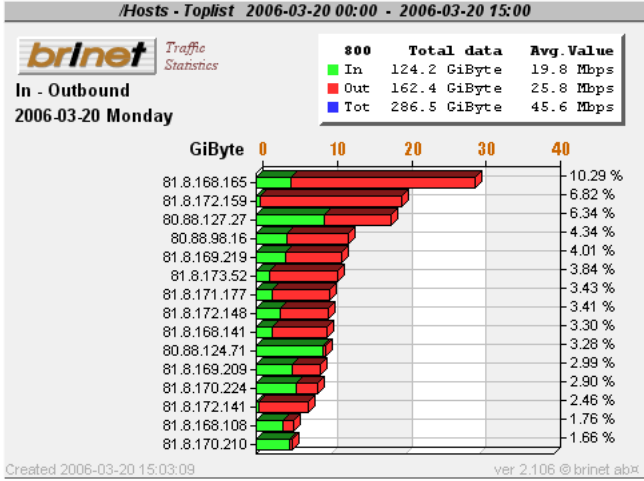

PACKETLOGIC

A 3D rendered figure of a muscular man in a crouching, athletic pose is positioned on top of a realistic globe of the Earth. The globe is centered on the Atlantic Ocean, showing the Americas on either side. The man's body is metallic and highly detailed, with visible muscles and a futuristic appearance. He is looking down at the globe with a focused expression.

Top-15 users

Top-15 services

Services Topuser 1

Services Topuser 2

Services Topuser 3

Services Topuser 4

Services Topuser 5

Services Topuser 6