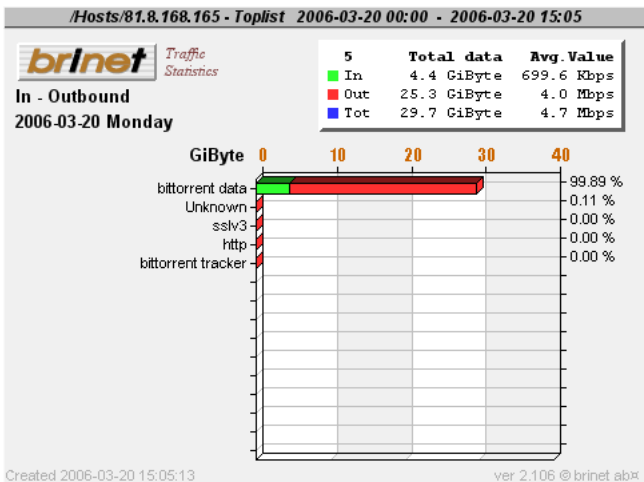

PACKETLOGIC

A 3D rendered figure of a muscular man in a crouching, athletic pose is positioned on top of a realistic globe of the Earth. The globe is centered on the Atlantic Ocean, showing the Americas on either side. The man's body is metallic and highly detailed, with visible muscles and a futuristic appearance. He is looking down at the globe with a focused expression.

Top-15 users

Top-15 services

Services Topuser 1

Services Topuser 2

Services Topuser 3

Services Topuser 4

Services Topuser 5

Services Topuser 6