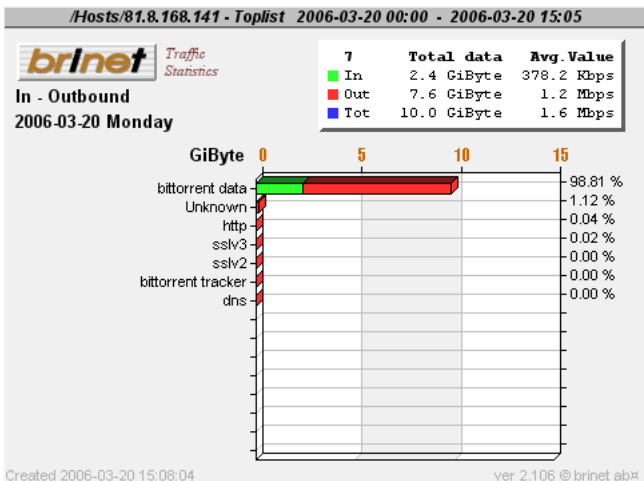

PACKETLOGIC

A 3D rendered figure of a muscular man in a crouching, athletic pose is positioned on top of a realistic globe of the Earth. The globe is centered on the Atlantic Ocean, showing the Americas on either side. The man's body is metallic and highly detailed, with visible muscles and a futuristic appearance. He is looking down at the globe with a focused expression.

Top-15 users

Top-15 services

Services Topuser 1

Services Topuser 2

Services Topuser 3

Services Topuser 4

Services Topuser 5

Services Topuser 6

Services Topuser 7

Services Topuser 8

Services Topuser 9

Services Topuser 10

Services Topuser 11

Services Topuser 12

Services Topuser 13

Services Topuser 14