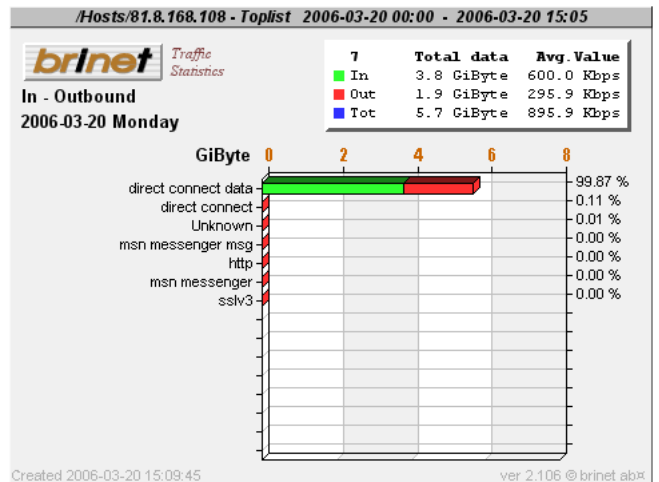

PACKETLOGIC

A 3D rendered figure of a muscular man in a crouching, athletic pose is positioned on top of a realistic globe of the Earth. The globe is centered on the Atlantic Ocean, showing the Americas on either side. The man's body is metallic and highly detailed, with visible muscles and a futuristic appearance. He is looking down at the globe with a focused expression.

Services Topuser 7

Services Topuser 8

Services Topuser 9

Services Topuser 10

Services Topuser 11

Services Topuser 12

Services Topuser 13

Services Topuser 14