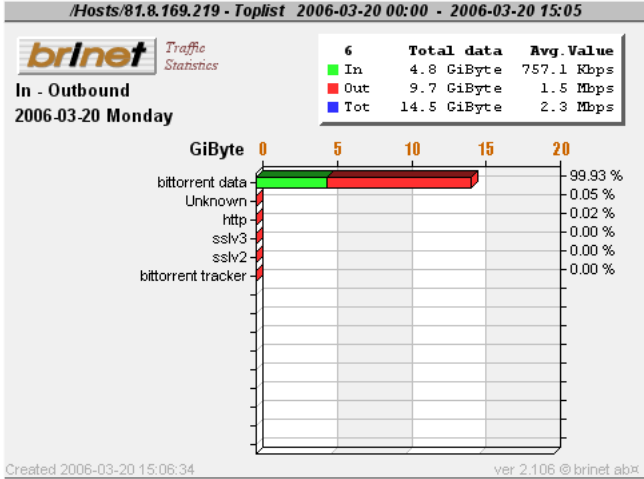

PACKETLOGIC

A 3D rendered figure of a muscular man in a crouching, athletic pose is positioned on top of a realistic globe of the Earth. The globe is centered on the Atlantic Ocean, showing the Americas on either side. The man's body is metallic and highly detailed, with visible muscles and a futuristic appearance. He is looking down at the globe with a focused expression.

Top-15 users

Top-15 services

Services Topuser 1

Services Topuser 2

Services Topuser 3

Services Topuser 4

Services Topuser 5

Services Topuser 6