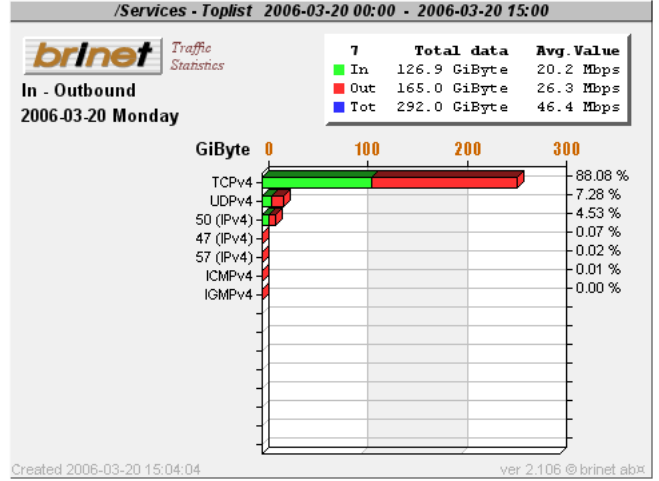

PACKETLOGIC

A 3D rendered figure of a muscular man in a crouching, athletic pose is positioned on top of a realistic globe of the Earth. The globe is centered on the Atlantic Ocean, showing the Americas on either side. The man's body is metallic and highly detailed, with visible muscles and a futuristic appearance. He is looking down at the globe with a focused expression.

Top-15 users

Top-15 services

Services Topuser 1

Services Topuser 2

Services Topuser 3

Services Topuser 4

Services Topuser 5

Services Topuser 6