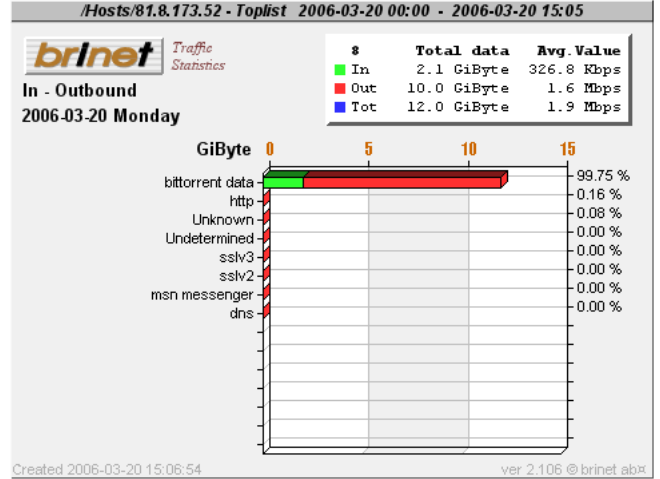

PACKETLOGIC

A 3D rendered figure of a muscular man in a crouching, athletic pose is positioned on top of a realistic globe of the Earth. The globe is centered on the Atlantic Ocean, showing the Americas on either side. The man's body is metallic and highly detailed, with visible muscles and a futuristic appearance. He is looking down at the globe with a focused expression.

Top-15 users

Top-15 services

Services Topuser 1

Services Topuser 2

Services Topuser 3

Services Topuser 4

Services Topuser 5

Services Topuser 6