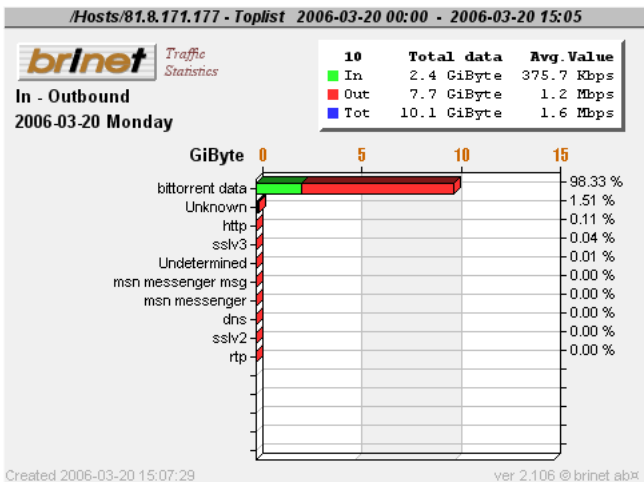

PACKETLOGIC

A 3D rendered figure of a muscular man in a crouching, athletic pose is positioned on top of a realistic globe of the Earth. The globe is centered on the Atlantic Ocean, showing the Americas on either side. The man's body is metallic and highly detailed, with visible muscles and a futuristic appearance. He is looking down at the globe with a focused expression.

Top-15 users

Top-15 services

Services Topuser 1

Services Topuser 2

Services Topuser 3

Services Topuser 4

Services Topuser 5

Services Topuser 6