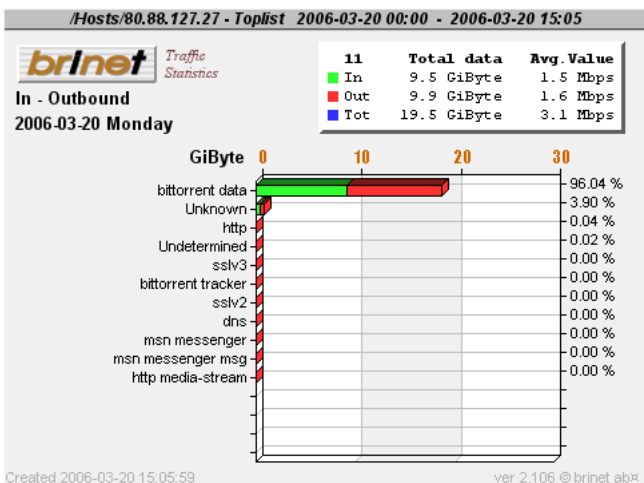

PACKETLOGIC

A 3D rendered figure of a muscular man in a crouching, athletic pose is positioned on top of a realistic globe of the Earth. The globe is centered on the Atlantic Ocean, showing the Americas on either side. The man's body is metallic and highly detailed, with visible muscles and a futuristic appearance. He is looking down at the globe with a focused expression.

Top-15 users

Top-15 services

Services Topuser 1

Services Topuser 2

Services Topuser 3

Services Topuser 4

Services Topuser 5

Services Topuser 6